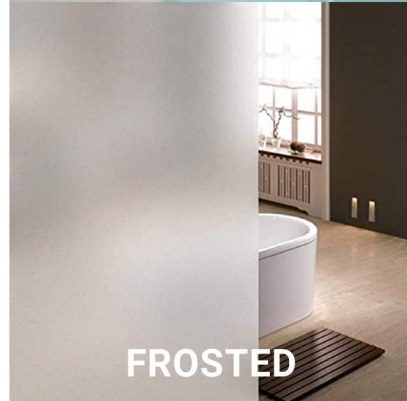

TEMPERED GLASS

TEMPERED GLASS

- Various colors
- Frosted or tinted
- Thickness from 3mm- 12mm

CLEAR

- Safety glass
- Shower door/ patio railings
- Various thickness from 8mm- 12mm

TINTED

PATTERNED

- Various designs and textures
- Thickness from 3mm- 12mm
- Customized size

FROSTED

LAMINATED GLASS

LAMINATED GLASS