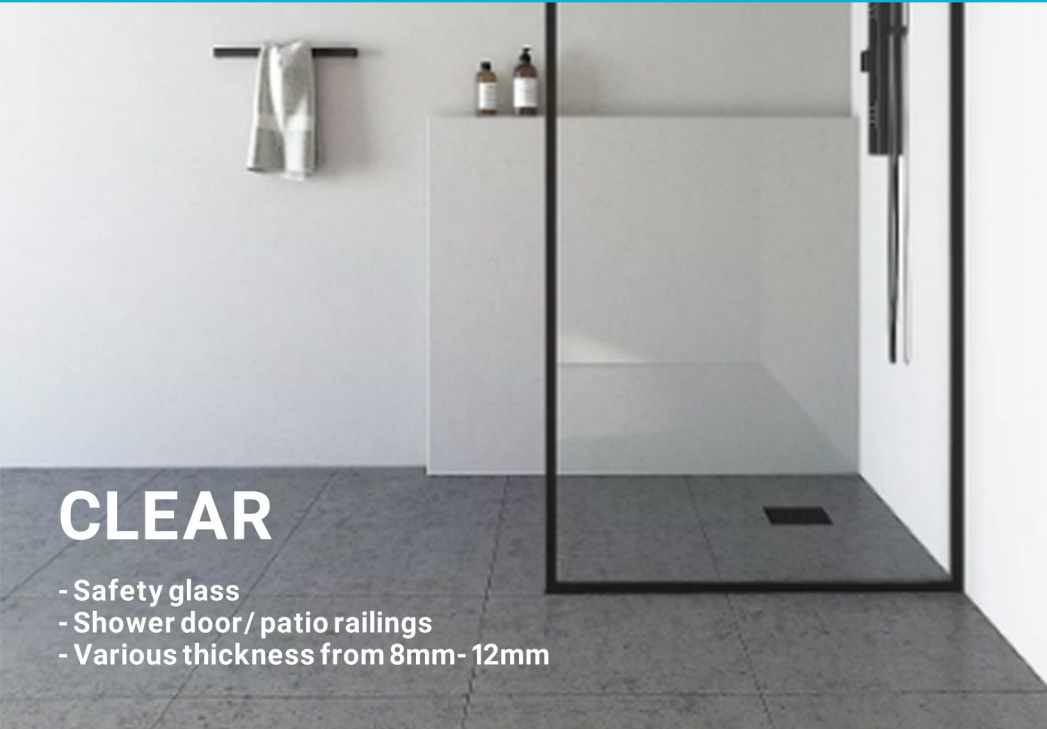

TEMPERED GLASS

TEMPERED GLASS

- Various colors
- Frosted or tinted
- Thickness from 3mm- 12mm

CLEAR

- Safety glass
- Shower door/ patio railings
- Various thickness from 8mm- 12mm

TINTED

PATTERNED

- Various designs and textures
- Thickness from 3mm- 12mm
- Customized size