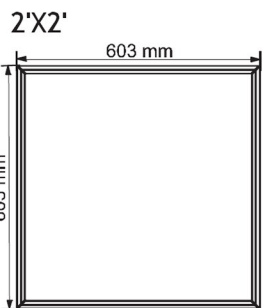

# LED HIGH BAY UFO

φ230

φ290

φ345

φ395

DIMENSIONS (mm)

# LED PANEL LIGHT

DIMENSIONS (mm)