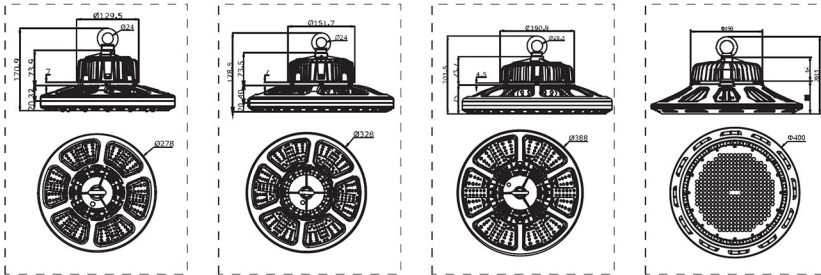

# LED HIGH BAY UFO

φ230

φ290

φ345

φ395

DIMENSIONS (mm)