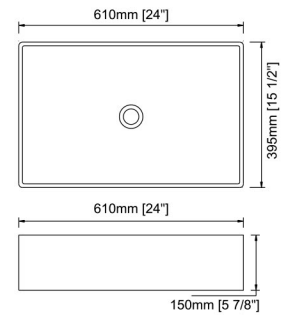

1840

FEATURES:

- Oval basin
- Single faucet hole
- With front overflow
- Drop-in installation
- Size: 39-3/4" x 18-1/8" x 7-1/8"

5916

FEATURES:

- Square artistic basin
- Single faucet hole
- With rear overflow
- Above-counter installation
- Size: 16-3/8" x 16-3/8" x 5-7/8"

**5917B****FEATURES:**

- Rectangular artistic basin
- Single faucet hole
- With rear overflow
- Above-counter installation
- Size: 17-3/8" x 18-7/8" x 6-7/8"

**5919****FEATURES:**

- Rectangular artistic basin
- Single faucet hole
- With rear overflow
- Above-counter installation
- Size: 19-5/8" x 17-3/8" x 5-7/8"

**TP5919****FEATURES:**

- Round artistic basin
- Single faucet hole
- With rear overflow
- Above-counter installation
- Size: 18-1/4" x 18-1/4" x 6-1/4"

**TP7813****FEATURES:**

- Artistic basin
- Without overflow
- Above-counter installation
- Size: 24" x 15-1/2" x 5-7/8"

**TP5915****FEATURES:**

- Artistic basin
- With overflow
- Above-counter installation
- Size: 22-7/8" x 14-3/4" x 7-1/2"

**TP5933****FEATURES:**

- Sloping square artistic basin
- Without overflow
- Above-counter installation
- Size: 16-1/8" x 16-1/8" x 4-3/4"