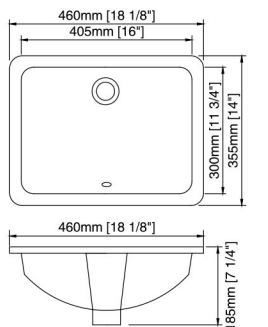

5620A DROP-IN BASIN

- FEATURES:**
- Vitreous China
 - Rectangular basin
 - Single faucet hole
 - With front overflow
 - Drop-in installation
 - Size: 20-1/2" x 17" x 7"

5621(9050)
FEATURES:

- Rectangular basin
- Single faucet hole
- With rear overflow
- Drop-in installation
- Size: 21-3/8" x 18-3/8" x 7-1/2"

5821A(2254)
FEATURES:

- Rectangular basin
- With overflow
- Undermount installation
- Size: 20-7/8" x 14-3/4" x 8-1/8"

5623B
FEATURES:

- Rectangular basin
- Single faucet hole
- With front overflow
- Drop-in installation
- Size: 23-1/2" x 18-1/2" x 8-7/8"

5818A(1814)
FEATURES:

- Rectangular basin
- With overflow
- Undermount installation
- Size: 18-1/8" x 14" x 7-1/4"

5623C
FEATURES:

- Rectangular basin
- Single faucet hole
- With front overflow
- Drop-in installation
- Size: 23" x 19-1/8" x 7-1/2"

5820(2013)

FEATURES:

- Rectangular basin
- With overflow
- Undermount installation
- Size: 20-1/4" x 15" x 7-1/2"

5820C(1713)

FEATURES:

- Rectangular basin
- With overflow
- Undermount installation
- Size: 19-7/8" x 15-3/8" x 7-5/8"