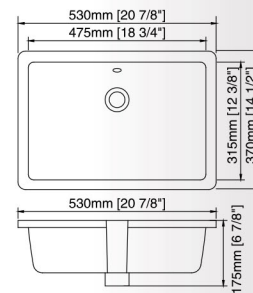

5817B(2012)

FEATURES:

- Rectangular basin
- With overflow
- Undermount installation
- Size: 17-3/4" x 12-5/8" x 7-1/2"

5819A(2009)

FEATURES:

- Rectangular basin
- With overflow
- Undermount installation
- Size: 19-11/16" x 14-3/4" x 7-7/8"

5821B(2005)

FEATURES:

- Rectangular basin
- With overflow
- Undermount installation
- Size: 20-7/8" x 13-5/8" x 7-1/2"

5815A

FEATURES:

- Rectangular basin
- With overflow
- Undermount installation
- Size: 15-3/4" x 14" x 6-7/8"

5822

FEATURES:

- Rectangular basin
- With overflow
- Undermount installation
- Size: 21-5/8" x 14-3/4" x 7-1/2"

5821C(2401)

FEATURES:

- Rectangular basin
- With overflow
- Undermount installation
- Size: 20-7/8" x 14-1/2" x 6-7/8"

5619

FEATURES:

- Oval basin
- Three faucet holes
- With front overflow
- Drop-in installation
- Size: 19-1/2" x 19-1/2" x 8-1/8"

5620(SK25)

FEATURES:

- Oval basin
- Three faucet holes
- With front overflow
- Drop-in installation
- Size: 20-1/4" x 17-7/8" x 7-1/2"