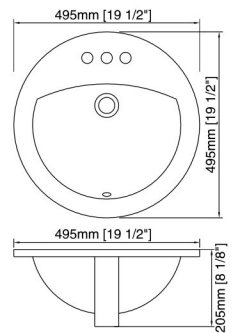

5619

FEATURES:

- Oval basin
- Three faucet holes
- With front overflow
- Drop-in installation
- Size: 19-1/2" x 19-1/2" x 8-1/8"