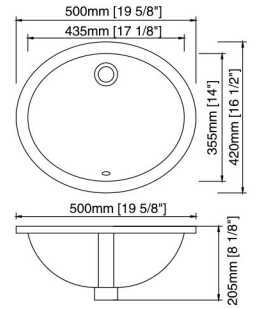

5822

FEATURES:

- Rectangular basin
- With overflow
- Undermount installation
- Size: 21-5/8" x 14-3/4" x 7-1/2"

5821C(2401)

FEATURES:

- Rectangular basin
- With overflow
- Undermount installation
- Size: 20-7/8" x 14-1/2" x 6-7/8"

5619

FEATURES:

- Oval basin
- Three faucet holes
- With front overflow
- Drop-in installation
- Size: 19-1/2" x 19-1/2" x 8-1/8"

5620(SK25)

FEATURES:

- Oval basin
- Three faucet holes
- With front overflow
- Drop-in installation
- Size: 20-1/4" x 17-7/8" x 7-1/2"

5623A

FEATURES:

- Oval basin
- Single faucet hole
- With front overflow
- Drop-in installation
- Size: 23-1/4" x 19-1/4" x 9-1/4"

5815B(1512)
FEATURES:

- Oval basin
- With overflow
- Undermount installation
- Size: 15-3/16" x 12-3/16" x 7-1/2"

5819B(L19)
FEATURES:

- Oval basin
- With overflow
- Undermount installation
- Size: 19-5/8" x 16-1/2" x 8-1/8"

5817(1708)
FEATURES:

- Oval basin
- With overflow
- Undermount installation
- Size: 17-3/8" x 14-1/8" x 7-5/8"