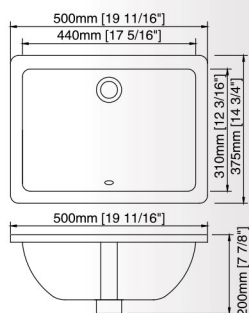

5824(2405)
FEATURES:

- Rectangular basin
- With overflow
- Undermount installation
- Size: 23-5/8" x 16-1/2" x 8-1/8"

5820D

FEATURES:

- Rectangular basin
- With overflow
- Undermount installation
- Size: 19-7/8" x 16" x 7-1/8"

5820(2013)

FEATURES:

- Rectangular basin
- With overflow
- Undermount installation
- Size: 20-1/4" x 15" x 7-1/2"

5820C(1713)

FEATURES:

- Rectangular basin
- With overflow
- Undermount installation
- Size: 19-7/8" x 15-3/8" x 7-5/8"

5817B(2012)

FEATURES:

- Rectangular basin
- With overflow
- Undermount installation
- Size: 17-3/4" x 12-5/8" x 7-1/2"

5819A(2009)

FEATURES:

- Rectangular basin
- With overflow
- Undermount installation
- Size: 19-11/16" x 14-3/4" x 7-7/8"

5821B(2005)

FEATURES:

- Rectangular basin
- With overflow
- Undermount installation
- Size: 20-7/8" x 13-5/8" x 7-1/2"

5815A

FEATURES:

- Rectangular basin
- With overflow
- Undermount installation
- Size: 15-3/4" x 14" x 6-7/8"