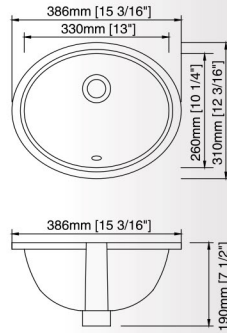

NOMINAL OVERALL DIMENSION:

Length x Width x Height
(690mm x 370mm x 740mm, 27-1/8" x 14-5/8" x 29-1/8")

Compliance Certifications-Meets or Exceeds the following Specifications:

- ASME A112.19.2-2013/CSA B45.1-13 - Ceramic plumbing fixtures
- ASME A112.19.14-2013 - Six-Liter Water Closets Equipped With a Dual Flushing Device
- EPA's WaterSense Specification for Tank-Type Toilets

5619

FEATURES:

- Oval basin
- Three faucet holes
- With front overflow
- Drop-in installation
- Size: 19-1/2" x 19-1/2" x 8-1/8"

5620(SK25)

FEATURES:

- Oval basin
- Three faucet holes
- With front overflow
- Drop-in installation
- Size: 20-1/4" x 17-7/8" x 7-1/2"

5623A

FEATURES:

- Oval basin
- Single faucet hole
- With front overflow
- Drop-in installation
- Size: 23-1/4" x 19-1/4" x 9-1/4"

5815B(1512)
FEATURES:

- Oval basin
- With overflow
- Undermount installation
- Size: 15-3/16" x 12-3/16" x 7-1/2"

5819B(L19)
FEATURES:

- Oval basin
- With overflow
- Undermount installation
- Size: 19-5/8" x 16-1/2" x 8-1/8"

5817(1708)
FEATURES:

- Oval basin
- With overflow
- Undermount installation
- Size: 17-3/8" x 14-1/8" x 7-5/8"