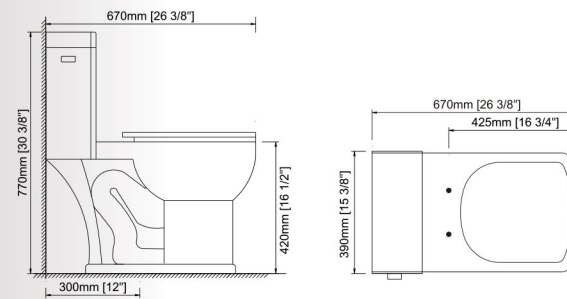

3095 FEATURES:
(T-105)

- Siphonage action bowl
- CUPC listed for USA and Canadian Code compliances
  EPA WaterSense listed with 1.28gpf
- 3" dual water flush valve, CUPC certified
- 2" fully glazed trap way
- S-trap, 12" rough-in
- Soft close seat cover
- Seat cover length: 16-3/4"
- 100% factory flush tested
- Chrome-plated side hand lever