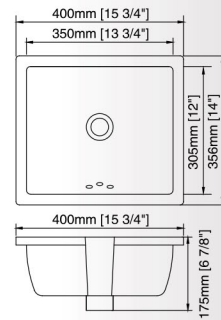

5820(2013)

FEATURES:

- Rectangular basin
- With overflow
- Undermount installation
- Size: 20-1/4" x 15" x 7-1/2"

5820C(1713)

FEATURES:

- Rectangular basin
- With overflow
- Undermount installation
- Size: 19-7/8" x 15-3/8" x 7-5/8"

5817B(2012)

FEATURES:

- Rectangular basin
- With overflow
- Undermount installation
- Size: 17-3/4" x 12-5/8" x 7-1/2"

5819A(2009)

FEATURES:

- Rectangular basin
- With overflow
- Undermount installation
- Size: 19-11/16" x 14-3/4" x 7-7/8"

5821B(2005)

FEATURES:

- Rectangular basin
- With overflow
- Undermount installation
- Size: 20-7/8" x 13-5/8" x 7-1/2"

5815A

FEATURES:

- Rectangular basin
- With overflow
- Undermount installation
- Size: 15-3/4" x 14" x 6-7/8"

5822

FEATURES:

- Rectangular basin
- With overflow
- Undermount installation
- Size: 21-5/8" x 14-3/4" x 7-1/2"

5821C(2401)

FEATURES:

- Rectangular basin
- With overflow
- Undermount installation
- Size: 20-7/8" x 14-1/2" x 6-7/8"