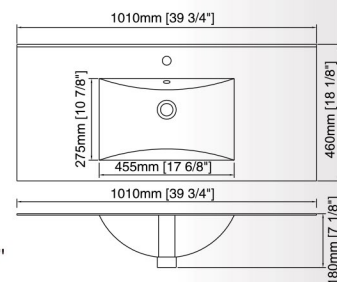

1824 VANITY TOP

FEATURES:

- Vitreous China
- Rectangular basin
- Single faucet hole
- With rear overflow
- Countertop installation
- Size: 23-5/8" x 18-1/8" x 7-1/8"

1848 VANITY TOP

FEATURES:

- Vitreous China
- Rectangular basin
- Single faucet hole
- With rear overflow
- Countertop installation
- Size: 47-5/8" x 18-1/8" x 7-1/8"

1830

FEATURES:

- Rectangular basin
- Single faucet hole
- With rear overflow
- Countertop installation
- Size: 29-1/2" x 18-1/8" x 7-1/8"

TP5912

FEATURES:

- Rectangular artistic basin
- Single faucet hole
- With rear overflow
- Above-counter installation
- Size: 22-1/2" x 17-7/8" x 6-1/8"

1836

FEATURES:

- Rectangular basin
- Single faucet hole
- With rear overflow
- Countertop installation
- Size: 35-5/8" x 18-1/8" x 7-1/8"

TP5941

FEATURES:

- Square artistic basin
- Single faucet hole
- With rear overflow
- Above-counter installation
- Size: 18-1/4" x 18-1/4" x 6-1/8"

1840

FEATURES:

- Oval basin
- Single faucet hole
- With front overflow
- Drop-in installation
- Size: 39-3/4" x 18-1/8" x 7-1/8"

5916

FEATURES:

- Square artistic basin
- Single faucet hole
- With rear overflow
- Above-counter installation
- Size: 16-3/8" x 16-3/8" x 5-7/8"