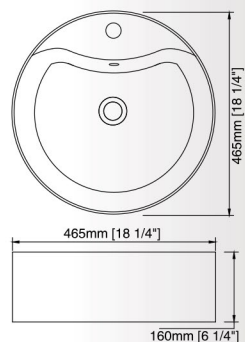

1840

FEATURES:

- Oval basin
- Single faucet hole
- With front overflow
- Drop-in installation
- Size: 39-3/4" x 18-1/8" x 7-1/8"

5916

FEATURES:

- Square artistic basin
- Single faucet hole
- With rear overflow
- Above-counter installation
- Size: 16-3/8" x 16-3/8" x 5-7/8"

**5917B****FEATURES:**

- Rectangular artistic basin
- Single faucet hole
- With rear overflow
- Above-counter installation
- Size: 17-3/8" x 18-7/8" x 6-7/8"

**5919****FEATURES:**

- Rectangular artistic basin
- Single faucet hole
- With rear overflow
- Above-counter installation
- Size: 19-5/8" x 17-3/8" x 5-7/8"

**TP5919****FEATURES:**

- Round artistic basin
- Single faucet hole
- With rear overflow
- Above-counter installation
- Size: 18-1/4" x 18-1/4" x 6-1/4"

**TP7813****FEATURES:**

- Artistic basin
- Without overflow
- Above-counter installation
- Size: 24" x 15-1/2" x 5-7/8"

**TP5915****FEATURES:**

- Artistic basin
- With overflow
- Above-counter installation
- Size: 22-7/8" x 14-3/4" x 7-1/2"

**TP5933****FEATURES:**

- Sloping square artistic basin
- Without overflow
- Above-counter installation
- Size: 16-1/8" x 16-1/8" x 4-3/4"