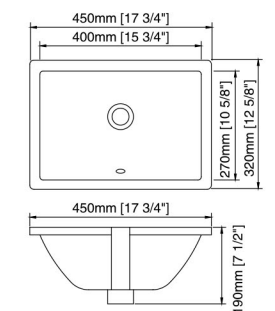

5818A(1814)
FEATURES:

- Rectangular basin
- With overflow
- Undermount installation
- Size: 18-1/8" x 14" x 7-1/4"

5623C
FEATURES:

- Rectangular basin
- Single faucet hole
- With front overflow
- Drop-in installation
- Size: 23" x 19-1/8" x 7-1/2"

5824(2405)
FEATURES:

- Rectangular basin
- With overflow
- Undermount installation
- Size: 23-5/8" x 16-1/2" x 8-1/8"

5820D

FEATURES:

- Rectangular basin
- With overflow
- Undermount installation
- Size: 19-7/8" x 16" x 7-1/8"

5820(2013)

FEATURES:

- Rectangular basin
- With overflow
- Undermount installation
- Size: 20-1/4" x 15" x 7-1/2"

5820C(1713)

FEATURES:

- Rectangular basin
- With overflow
- Undermount installation
- Size: 19-7/8" x 15-3/8" x 7-5/8"

5817B(2012)

FEATURES:

- Rectangular basin
- With overflow
- Undermount installation
- Size: 17-3/4" x 12-5/8" x 7-1/2"

5819A(2009)

FEATURES:

- Rectangular basin
- With overflow
- Undermount installation
- Size: 19-11/16" x 14-3/4" x 7-7/8"