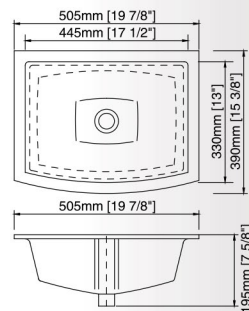

5824(2405)
FEATURES:

- Rectangular basin
- With overflow
- Undermount installation
- Size: 23-5/8" x 16-1/2" x 8-1/8"

5820D

FEATURES:

- Rectangular basin
- With overflow
- Undermount installation
- Size: 19-7/8" x 16" x 7-1/8"

5820(2013)

FEATURES:

- Rectangular basin
- With overflow
- Undermount installation
- Size: 20-1/4" x 15" x 7-1/2"

5820C(1713)

FEATURES:

- Rectangular basin
- With overflow
- Undermount installation
- Size: 19-7/8" x 15-3/8" x 7-5/8"

5817B(2012)

FEATURES:

- Rectangular basin
- With overflow
- Undermount installation
- Size: 17-3/4" x 12-5/8" x 7-1/2"

5819A(2009)

FEATURES:

- Rectangular basin
- With overflow
- Undermount installation
- Size: 19-11/16" x 14-3/4" x 7-7/8"

5821B(2005)

FEATURES:

- Rectangular basin
- With overflow
- Undermount installation
- Size: 20-7/8" x 13-5/8" x 7-1/2"

5815A

FEATURES:

- Rectangular basin
- With overflow
- Undermount installation
- Size: 15-3/4" x 14" x 6-7/8"