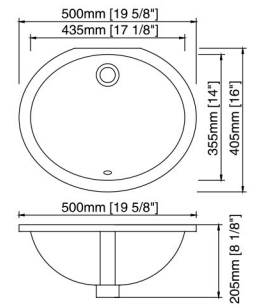

NOMINAL OVERALL DIMENSION:

Length x Width x Height
(700mm x 385mm x 775mm, 27-1/2" x 15-1/8" x 30-1/2")

Compliance Certifications-Meets or Exceeds the following Specifications:

- ASME A112.19.2-2013/CSA B45.1-13 - Ceramic plumbing fixtures
- ASME A112.19.14-2013 - Six-Liter Water Closets Equipped With a Dual Flushing Device
- EPA's WaterSense Specification for Tank-Type Toilets

5623A

FEATURES:

- Oval basin
- Single faucet hole
- With front overflow
- Drop-in installation
- Size: 23-1/4" x 19-1/4" x 9-1/4"

5815B(1512)
FEATURES:

- Oval basin
- With overflow
- Undermount installation
- Size: 15-3/16" x 12-3/16" x 7-1/2"

5819B(L19)
FEATURES:

- Oval basin
- With overflow
- Undermount installation
- Size: 19-5/8" x 16-1/2" x 8-1/8"

5817(1708)
FEATURES:

- Oval basin
- With overflow
- Undermount installation
- Size: 17-3/8" x 14-1/8" x 7-5/8"

5819B-N
FEATURES:

- Oval cut side under counter basin
- With overflow
- Undermount installation
- Size: 19-5/8" x 16" x 8-1/8"

5818B(1801)
FEATURES:

- Oval basin
- With overflow
- Undermount installation
- Size: 18-1/4" x 15-1/8" x 7-5/8"