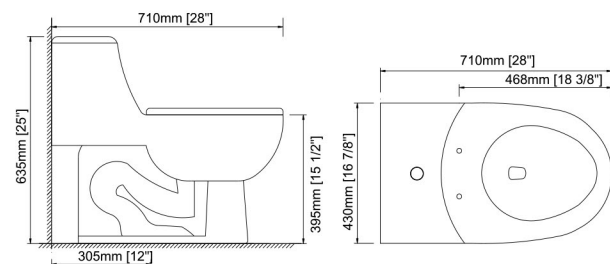

8085 FEATURES:

- Elongated siphonage action bowl
- CSA listed for USA and Canadian Code compliances
- 1.6gpf with dual flush
- 2" water flush valve, CUPC certificated
- 2" fully glazed trap way
- S-trap, 12" rough-in
- Soft close seat cover
- 100% factory flush tested
- Includes color matched bolts blocks
- Chrome-plated top button

5620A DROP-IN BASIN

1. **FEATURES:**
2. Vitreous China
   - Rectangular basin
   - Single faucet hole
   - With front overflow
   - Drop-in installation
   - Size: 20-1/2" x 17" x 7"