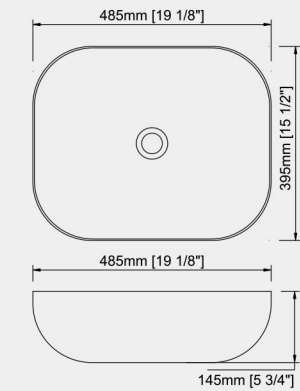

TP7812
FEATURES:

- Square artistic basin
- Without overflow
- Above-counter installation
- Size: 18-1/8" x 16-1/8" x 6-7/8"

TP2113
FEATURES:

- Artistic basin
- Without overflow
- Above-counter installation
- Size: 16-3/4" x 16-3/4" x 5-1/8"

5915
FEATURES:

- Square artistic basin
- Without overflow
- Above-counter installation
- Size: 15-1/2" x 15-1/2" x 5-1/2"

5920

FEATURES:

- Rectangular artistic basin
- Without overflow
- Above-counter installation
- Size: 19-5/8" x 15-3/4" x 5-3/8"

TP7657

FEATURES:

- Square artistic basin
- Single faucet hole
- Without overflow
- Above-counter installation
- Size: 17-1/2" x 17-1/2" x 4-1/8"

5921W

FEATURES:

- Sloping rectangular basin
- With overflow
- Wall-Hung installation
- Size: 20-7/8" x 18-1/8" x 15-9/16"

419 ARTISTIC CERAMIC BASIN

FEATURES:

- Color artistic basin
- No faucet holes, requires wall- or counter-mount faucet.
- Above-counter installation
- Size: 19-1/8" x 15-1/2" x 5-3/4"

420 ARTISTIC CERAMIC BASIN