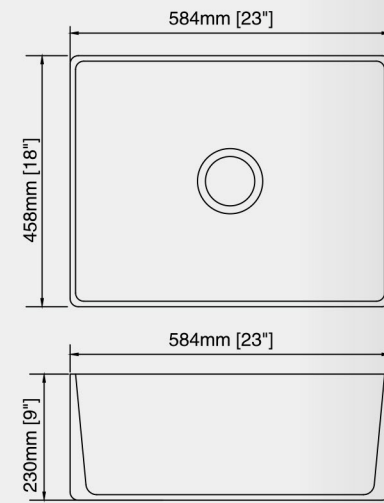

2318-S APRON KITCHEN SINK

FEATURES:

- Vitreous China
- Ceramic kitchen sink
- No faucet hole, requires wall-mounted or counter-mounted faucet
- Without overflow
- Undermount installation
- Size: 23" x 18" x 9"