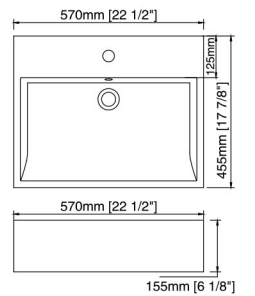

5820(2013)

FEATURES:

- Rectangular basin
- With overflow
- Undermount installation
- Size: 20-1/4" x 15" x 7-1/2"

5820C(1713)

FEATURES:

- Rectangular basin
- With overflow
- Undermount installation
- Size: 19-7/8" x 15-3/8" x 7-5/8"

1824 VANITY TOP

FEATURES:

- Vitreous China
- Rectangular basin
- Single faucet hole
- With rear overflow
- Countertop installation
- Size: 23-5/8" x 18-1/8" x 7-1/8"

1848 VANITY TOP

FEATURES:

- Vitreous China
- Rectangular basin
- Single faucet hole
- With rear overflow
- Countertop installation
- Size: 47-5/8" x 18-1/8" x 7-1/8"

1830

FEATURES:

- Rectangular basin
- Single faucet hole
- With rear overflow
- Countertop installation
- Size: 29-1/2" x 18-1/8" x 7-1/8"

TP5912

FEATURES:

- Rectangular artistic basin
- Single faucet hole
- With rear overflow
- Above-counter installation
- Size: 22-1/2" x 17-7/8" x 6-1/8"

1836

FEATURES:

- Rectangular basin
- Single faucet hole
- With rear overflow
- Countertop installation
- Size: 35-5/8" x 18-1/8" x 7-1/8"

TP5941

FEATURES:

- Square artistic basin
- Single faucet hole
- With rear overflow
- Above-counter installation
- Size: 18-1/4" x 18-1/4" x 6-1/8"