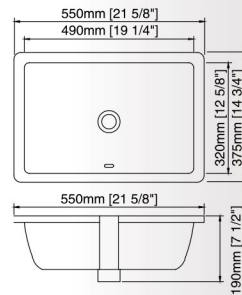

5820(2013)

FEATURES:

- Rectangular basin
- With overflow
- Undermount installation
- Size: 20-1/4" x 15" x 7-1/2"

5820C(1713)

FEATURES:

- Rectangular basin
- With overflow
- Undermount installation
- Size: 19-7/8" x 15-3/8" x 7-5/8"

5817B(2012)

FEATURES:

- Rectangular basin
- With overflow
- Undermount installation
- Size: 17-3/4" x 12-5/8" x 7-1/2"

5819A(2009)

FEATURES:

- Rectangular basin
- With overflow
- Undermount installation
- Size: 19-11/16" x 14-3/4" x 7-7/8"

5821B(2005)

FEATURES:

- Rectangular basin
- With overflow
- Undermount installation
- Size: 20-7/8" x 13-5/8" x 7-1/2"

5815A

FEATURES:

- Rectangular basin
- With overflow
- Undermount installation
- Size: 15-3/4" x 14" x 6-7/8"

5822

FEATURES:

- Rectangular basin
- With overflow
- Undermount installation
- Size: 21-5/8" x 14-3/4" x 7-1/2"

5821C(2401)

FEATURES:

- Rectangular basin
- With overflow
- Undermount installation
- Size: 20-7/8" x 14-1/2" x 6-7/8"