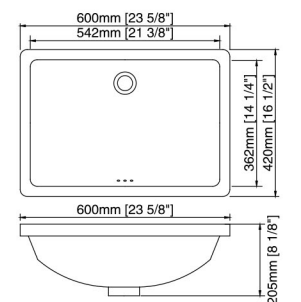

5821A(2254)
FEATURES:

- Rectangular basin
- With overflow
- Undermount installation
- Size: 20-7/8" x 14-3/4" x 8-1/8"

5623B
FEATURES:

- Rectangular basin
- Single faucet hole
- With front overflow
- Drop-in installation
- Size: 23-1/2" x 18-1/2" x 8-7/8"

5818A(1814)
FEATURES:

- Rectangular basin
- With overflow
- Undermount installation
- Size: 18-1/8" x 14" x 7-1/4"

5623C
FEATURES:

- Rectangular basin
- Single faucet hole
- With front overflow
- Drop-in installation
- Size: 23" x 19-1/8" x 7-1/2"

5824(2405)
FEATURES:

- Rectangular basin
- With overflow
- Undermount installation
- Size: 23-5/8" x 16-1/2" x 8-1/8"

5820D

FEATURES:

- Rectangular basin
- With overflow
- Undermount installation
- Size: 19-7/8" x 16" x 7-1/8"

5820(2013)

FEATURES:

- Rectangular basin
- With overflow
- Undermount installation
- Size: 20-1/4" x 15" x 7-1/2"

5820C(1713)

FEATURES:

- Rectangular basin
- With overflow
- Undermount installation
- Size: 19-7/8" x 15-3/8" x 7-5/8"