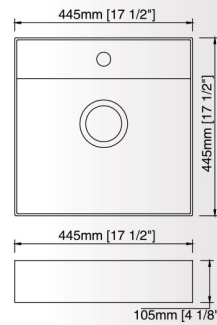

**TP7078A****FEATURES:**

- Round artistic basin
- Without overflow
- Above-counter installation
- Size: 16-1/8" x 16-1/8" x 6-1/4"

TP7811A
FEATURES:

- Artistic basin
- Without overflow
- Above-counter installation
- Size: 24"x14" x 6-1/8"

TP7812
FEATURES:

- Square artistic basin
- Without overflow
- Above-counter installation
- Size: 18-1/8" x 16-1/8" x 6-7/8"

TP2113
FEATURES:

- Artistic basin
- Without overflow
- Above-counter installation
- Size: 16-3/4" x 16-3/4" x 5-1/8"

5915
FEATURES:

- Square artistic basin
- Without overflow
- Above-counter installation
- Size: 15-1/2" x 15-1/2" x 5-1/2"

5920

FEATURES:

- Rectangular artistic basin
- Without overflow
- Above-counter installation
- Size: 19-5/8" x 15-3/4" x 5-3/8"

TP7657

FEATURES:

- Square artistic basin
- Single faucet hole
- Without overflow
- Above-counter installation
- Size: 17-1/2" x 17-1/2" x 4-1/8"

5921W

FEATURES:

- Sloping rectangular basin
- With overflow
- Wall-Hung installation
- Size: 20-7/8" x 18-1/8" x 15-9/16"