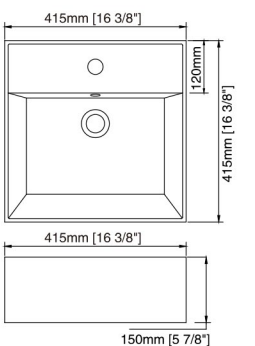

NOMINAL OVERALL DIMENSION:

Length x Width x Height
(730mm x 385mm x 650mm, 28-3/4" x 15-1/8" x 25-5/8")

Compliance Certifications-Meets or Exceeds the following Specifications:

- ASME A112.19.2-2013/CSA B45.1-13 - Ceramic plumbing fixtures
- ASME A112.19.14-2013 - Six-Liter Water Closets Equipped With a Dual Flushing Device
- EPA's WaterSense Specification for Tank-Type Toilets

1836

FEATURES:

- Rectangular basin
- Single faucet hole
- With rear overflow
- Countertop installation
- Size: 35-5/8" x 18-1/8" x 7-1/8"

TP5941

FEATURES:

- Square artistic basin
- Single faucet hole
- With rear overflow
- Above-counter installation
- Size: 18-1/4" x 18-1/4" x 6-1/8"

1840

FEATURES:

- Oval basin
- Single faucet hole
- With front overflow
- Drop-in installation
- Size: 39-3/4" x 18-1/8" x 7-1/8"

5916

FEATURES:

- Square artistic basin
- Single faucet hole
- With rear overflow
- Above-counter installation
- Size: 16-3/8" x 16-3/8" x 5-7/8"

**5917B****FEATURES:**

- Rectangular artistic basin
- Single faucet hole
- With rear overflow
- Above-counter installation
- Size: 17-3/8" x 18-7/8" x 6-7/8"

**5919****FEATURES:**

- Rectangular artistic basin
- Single faucet hole
- With rear overflow
- Above-counter installation
- Size: 19-5/8" x 17-3/8" x 5-7/8"