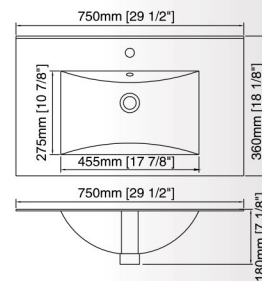

NOMINAL OVERALL DIMENSION:

Length x Width x Height
(700mm x 385mm x 775mm, 27-1/2" x 15-1/8" x 30-1/2")

Compliance Certifications-Meets or Exceeds the following Specifications:

- ASME A112.19.2-2013/CSA B45.1-13 - Ceramic plumbing fixtures
- ASME A112.19.14-2013 - Six-Liter Water Closets Equipped With a Dual Flushing Device
- EPA's WaterSense Specification for Tank-Type Toilets

5818C ADA UNDER COUNTER BASIN

FEATURES:

- Vitreous China
- Rectangular ADA basin
- No faucet hole, requires wall-mounted or counter-mounted faucet
- With overflow
- Undermount installation
- Size: 18-7/8" x 14-1/2" x 6-3/8"

1824 VANITY TOP

FEATURES:

- Vitreous China
- Rectangular basin
- Single faucet hole
- With rear overflow
- Countertop installation
- Size: 23-5/8" x 18-1/8" x 7-1/8"

1848 VANITY TOP

FEATURES:

- Vitreous China
- Rectangular basin
- Single faucet hole
- With rear overflow
- Countertop installation
- Size: 47-5/8" x 18-1/8" x 7-1/8"

1830

FEATURES:

- Rectangular basin
- Single faucet hole
- With rear overflow
- Countertop installation
- Size: 29-1/2" x 18-1/8" x 7-1/8"

TP5912

FEATURES:

- Rectangular artistic basin
- Single faucet hole
- With rear overflow
- Above-counter installation
- Size: 22-1/2" x 17-7/8" x 6-1/8"