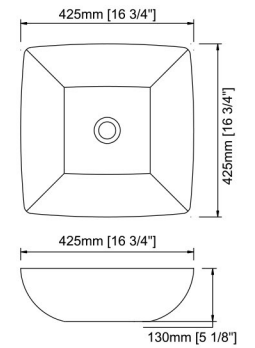

**5917A****FEATURES:**

- Round artistic basin
- Without overflow
- Above-counter installation
- Size: 16-1/2" x 16-1/2" x 5-7/8"

**TP5902****FEATURES:**

- Round artistic basin
- With overflow
- Above-counter installation
- Size: 16-1/2" x 17-1/8" x 6-7/8"

**TP7078A****FEATURES:**

- Round artistic basin
- Without overflow
- Above-counter installation
- Size: 16-1/8" x 16-1/8" x 6-1/4"

TP7811A
FEATURES:

- Artistic basin
- Without overflow
- Above-counter installation
- Size: 24"x14" x 6-1/8"

TPE408
FEATURES:

- Rectangular artistic basin
- Without overflow
- Above-counter installation
- Size: 27-1/2" x 15-1/2" x 5-1/8"

5926
FEATURES:

- Artistic basin
- Without overflow
- Above-counter installation
- Size: 25-5/8" x 17-3/4" x 4-3/4"

TP7812
FEATURES:

- Square artistic basin
- Without overflow
- Above-counter installation
- Size: 18-1/8" x 16-1/8" x 6-7/8"

TP2113
FEATURES:

- Artistic basin
- Without overflow
- Above-counter installation
- Size: 16-3/4" x 16-3/4" x 5-1/8"