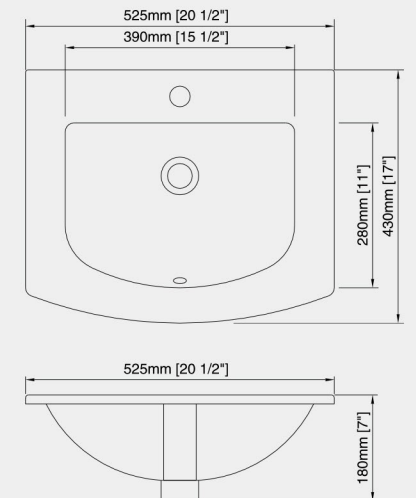

NOMINAL OVERALL DIMENSION:

Length x Width x Height
(690mm x 370mm x 740mm, 27-1/8" x 14-5/8" x 29-1/8")

Compliance Certifications-Meets or Exceeds the following Specifications:

- ASME A112.19.2-2013/CSA B45.1-13 - Ceramic plumbing fixtures
- ASME A112.19.14-2013 - Six-Liter Water Closets Equipped With a Dual Flushing Device
- EPA's WaterSense Specification for Tank-Type Toilets

NOMINAL OVERALL DIMENSION:

Length x Width x Height
(700mm x 385mm x 775mm, 27-1/2" x 15-1/8" x 30-1/2")

Compliance Certifications-Meets or Exceeds the following Specifications:

- ASME A112.19.2-2013/CSA B45.1-13 - Ceramic plumbing fixtures
- ASME A112.19.14-2013 - Six-Liter Water Closets Equipped With a Dual Flushing Device
- EPA's WaterSense Specification for Tank-Type Toilets

NOMINAL OVERALL DIMENSION:

Length x Width x Height
(730mm x 385mm x 650mm, 28-3/4" x 15-1/8" x 25-5/8")

Compliance Certifications-Meets or Exceeds the following Specifications:

- ASME A112.19.2-2013/CSA B45.1-13 - Ceramic plumbing fixtures
- ASME A112.19.14-2013 - Six-Liter Water Closets Equipped With a Dual Flushing Device
- EPA's WaterSense Specification for Tank-Type Toilets

5620A DROP-IN BASIN

- FEATURES:**
- Vitreous China
 - Rectangular basin
 - Single faucet hole
 - With front overflow
 - Drop-in installation
 - Size: 20-1/2" x 17" x 7"

5621(9050)
FEATURES:

- Rectangular basin
- Single faucet hole
- With rear overflow
- Drop-in installation
- Size: 21-3/8" x 18-3/8" x 7-1/2"