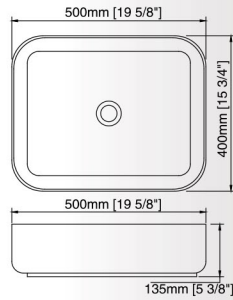

**TP7078A****FEATURES:**

- Round artistic basin
- Without overflow
- Above-counter installation
- Size: 16-1/8" x 16-1/8" x 6-1/4"

TP7811A
FEATURES:

- Artistic basin
- Without overflow
- Above-counter installation
- Size: 24"x14" x 6-1/8"

TP7812
FEATURES:

- Square artistic basin
- Without overflow
- Above-counter installation
- Size: 18-1/8" x 16-1/8" x 6-7/8"

TP2113
FEATURES:

- Artistic basin
- Without overflow
- Above-counter installation
- Size: 16-3/4" x 16-3/4" x 5-1/8"

5915
FEATURES:

- Square artistic basin
- Without overflow
- Above-counter installation
- Size: 15-1/2" x 15-1/2" x 5-1/2"

5920

FEATURES:

- Rectangular artistic basin
- Without overflow
- Above-counter installation
- Size: 19-5/8" x 15-3/4" x 5-3/8"

TP7657

FEATURES:

- Square artistic basin
- Single faucet hole
- Without overflow
- Above-counter installation
- Size: 17-1/2" x 17-1/2" x 4-1/8"

5921W

FEATURES:

- Sloping rectangular basin
- With overflow
- Wall-Hung installation
- Size: 20-7/8" x 18-1/8" x 15-9/16"