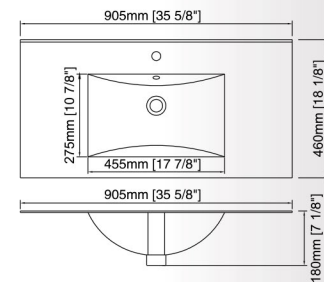

1824 VANITY TOP

FEATURES:

- Vitreous China
- Rectangular basin
- Single faucet hole
- With rear overflow
- Countertop installation
- Size: 23-5/8" x 18-1/8" x 7-1/8"

1848 VANITY TOP

FEATURES:

- Vitreous China
- Rectangular basin
- Single faucet hole
- With rear overflow
- Countertop installation
- Size: 47-5/8" x 18-1/8" x 7-1/8"

1830

FEATURES:

- Rectangular basin
- Single faucet hole
- With rear overflow
- Countertop installation
- Size: 29-1/2" x 18-1/8" x 7-1/8"

TP5912

FEATURES:

- Rectangular artistic basin
- Single faucet hole
- With rear overflow
- Above-counter installation
- Size: 22-1/2" x 17-7/8" x 6-1/8"

1836

FEATURES:

- Rectangular basin
- Single faucet hole
- With rear overflow
- Countertop installation
- Size: 35-5/8" x 18-1/8" x 7-1/8"

TP5941

FEATURES:

- Square artistic basin
- Single faucet hole
- With rear overflow
- Above-counter installation
- Size: 18-1/4" x 18-1/4" x 6-1/8"