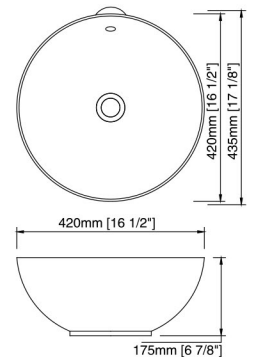

**5918****FEATURES:**

- Sloping rectangular basin
- With overflow
- Above-counter installation
- Size: 18-1/8" x 16-1/8" x 5-7/8"

**5921****FEATURES:**

- Sloping rectangular artistic basin
- With overflow
- Above-counter installation
- Size: 21-5/8" x 15" x 5-3/8"

**TP2300B/TP2300****FEATURES:**

- Sloped rectangular artistic basin
- Without overflow
- Above-counter installation
- TP2300B Size:
21-5/8" x 15-3/4" x 5-1/8"
- TP2300 Size:
25-9/16" x 15-3/4" x 5-1/8"

**5917A****FEATURES:**

- Round artistic basin
- Without overflow
- Above-counter installation
- Size: 16-1/2" x 16-1/2" x 5-7/8"

**TP5902****FEATURES:**

- Round artistic basin
- With overflow
- Above-counter installation
- Size: 16-1/2" x 17-1/8" x 6-7/8"

**TP7078A****FEATURES:**

- Round artistic basin
- Without overflow
- Above-counter installation
- Size: 16-1/8" x 16-1/8" x 6-1/4"

TP7811A
FEATURES:

- Artistic basin
- Without overflow
- Above-counter installation
- Size: 24"x14" x 6-1/8"