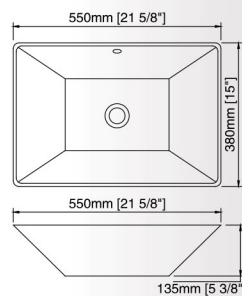

5921

FEATURES:

- Sloping rectangular artistic basin
- With overflow
- Above-counter installation
- Size: 21-5/8" x 15" x 5-3/8"