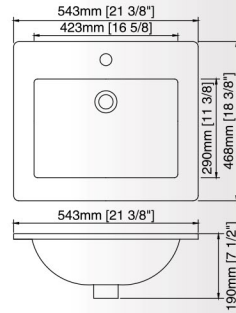

NOMINAL OVERALL DIMENSION:

Length x Width x Height
(700mm x 385mm x 775mm, 27-1/2" x 15-1/8" x 30-1/2")

Compliance Certifications-Meets or Exceeds the following Specifications:

- ASME A112.19.2-2013/CSA B45.1-13 - Ceramic plumbing fixtures
- ASME A112.19.14-2013 - Six-Liter Water Closets Equipped With a Dual Flushing Device
- EPA's WaterSense Specification for Tank-Type Toilets

NOMINAL OVERALL DIMENSION:

Length x Width x Height
(730mm x 385mm x 650mm, 28-3/4" x 15-1/8" x 25-5/8")

Compliance Certifications-Meets or Exceeds the following Specifications:

- ASME A112.19.2-2013/CSA B45.1-13 - Ceramic plumbing fixtures
- ASME A112.19.14-2013 - Six-Liter Water Closets Equipped With a Dual Flushing Device
- EPA's WaterSense Specification for Tank-Type Toilets

5620A DROP-IN BASIN

- FEATURES:**
- Vitreous China
 - Rectangular basin
 - Single faucet hole
 - With front overflow
 - Drop-in installation
 - Size: 20-1/2" x 17" x 7"

5621(9050)
FEATURES:

- Rectangular basin
- Single faucet hole
- With rear overflow
- Drop-in installation
- Size: 21-3/8" x 18-3/8" x 7-1/2"

5821A(2254)
FEATURES:

- Rectangular basin
- With overflow
- Undermount installation
- Size: 20-7/8" x 14-3/4" x 8-1/8"

5623B
FEATURES:

- Rectangular basin
- Single faucet hole
- With front overflow
- Drop-in installation
- Size: 23-1/2" x 18-1/2" x 8-7/8"