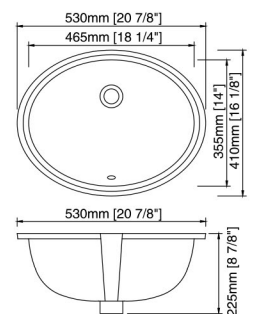

5623A

FEATURES:

- Oval basin
- Single faucet hole
- With front overflow
- Drop-in installation
- Size: 23-1/4" x 19-1/4" x 9-1/4"

5815B(1512)
FEATURES:

- Oval basin
- With overflow
- Undermount installation
- Size: 15-3/16" x 12-3/16" x 7-1/2"

5819B(L19)
FEATURES:

- Oval basin
- With overflow
- Undermount installation
- Size: 19-5/8" x 16-1/2" x 8-1/8"

5817(1708)
FEATURES:

- Oval basin
- With overflow
- Undermount installation
- Size: 17-3/8" x 14-1/8" x 7-5/8"

5819B-N
FEATURES:

- Oval cut side under counter basin
- With overflow
- Undermount installation
- Size: 19-5/8" x 16" x 8-1/8"

5818B(1801)
FEATURES:

- Oval basin
- With overflow
- Undermount installation
- Size: 18-1/4" x 15-1/8" x 7-5/8"

5821D
FEATURES:

- Oval basin
- With overflow
- Undermount installation
- Size: 20-7/8" x 16-1/8" x 8-7/8"

5820B (2215) ADA UNDER COUNTER BASIN

FEATURES:

- Vitreous China
- Rectangular ADA basin
- No faucet hole, requires wall-mounted or counter-mounted faucet
- With overflow
- Undermount installation
- Size: 20-1/2" x 15-1/8" x 5-1/4"