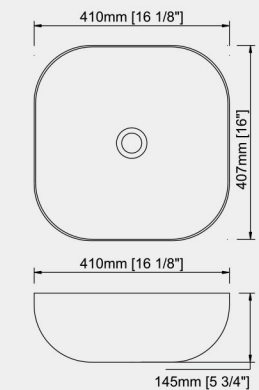

TP7812
FEATURES:

- Square artistic basin
- Without overflow
- Above-counter installation
- Size: 18-1/8" x 16-1/8" x 6-7/8"

TP2113
FEATURES:

- Artistic basin
- Without overflow
- Above-counter installation
- Size: 16-3/4" x 16-3/4" x 5-1/8"

5915
FEATURES:

- Square artistic basin
- Without overflow
- Above-counter installation
- Size: 15-1/2" x 15-1/2" x 5-1/2"

5920

FEATURES:

- Rectangular artistic basin
- Without overflow
- Above-counter installation
- Size: 19-5/8" x 15-3/4" x 5-3/8"

TP7657

FEATURES:

- Square artistic basin
- Single faucet hole
- Without overflow
- Above-counter installation
- Size: 17-1/2" x 17-1/2" x 4-1/8"

5921W

FEATURES:

- Sloping rectangular basin
- With overflow
- Wall-Hung installation
- Size: 20-7/8" x 18-1/8" x 15-9/16"

419 ARTISTIC CERAMIC BASIN

FEATURES:

- Color artistic basin
- No faucet holes, requires wall- or counter-mount faucet.
- Above-counter installation
- Size: 19-1/8" x 15-1/2" x 5-3/4"

420 ARTISTIC CERAMIC BASIN