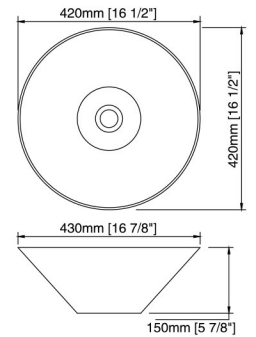

5917A

FEATURES:

- Round artistic basin
- Without overflow
- Above-counter installation
- Size: 16-1/2" x 16-1/2" x 5-7/8"