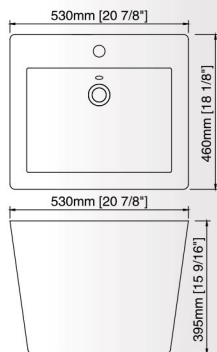

TP7812
FEATURES:

- Square artistic basin
- Without overflow
- Above-counter installation
- Size: 18-1/8" x 16-1/8" x 6-7/8"

TP2113
FEATURES:

- Artistic basin
- Without overflow
- Above-counter installation
- Size: 16-3/4" x 16-3/4" x 5-1/8"

5915
FEATURES:

- Square artistic basin
- Without overflow
- Above-counter installation
- Size: 15-1/2" x 15-1/2" x 5-1/2"

5920

FEATURES:

- Rectangular artistic basin
- Without overflow
- Above-counter installation
- Size: 19-5/8" x 15-3/4" x 5-3/8"

TP7657

FEATURES:

- Square artistic basin
- Single faucet hole
- Without overflow
- Above-counter installation
- Size: 17-1/2" x 17-1/2" x 4-1/8"

5921W

FEATURES:

- Sloping rectangular basin
- With overflow
- Wall-Hung installation
- Size: 20-7/8" x 18-1/8" x 15-9/16"

419 ARTISTIC CERAMIC BASIN

FEATURES:

- Color artistic basin
- No faucet holes, requires wall- or counter-mount faucet.
- Above-counter installation
- Size: 19-1/8" x 15-1/2" x 5-3/4"

420 ARTISTIC CERAMIC BASIN