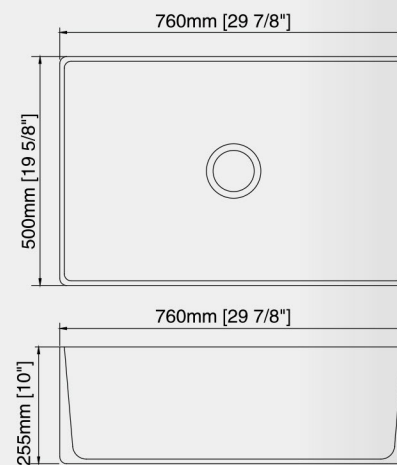

3019 APRON KITCHEN SINK

FEATURES:

- Vitreous China
- Ceramic kitchen sink
- No faucet hole, requires wall-mounted or counter-mounted faucet
- Without overflow
- Undermount installation
- Size: 29-7/8" x 19-5/8" x 10"