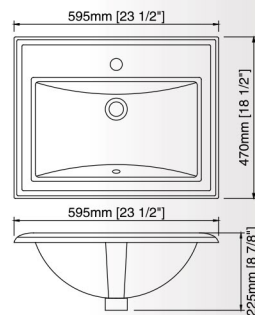

NOMINAL OVERALL DIMENSION:

Length x Width x Height
(730mm x 385mm x 650mm, 28-3/4" x 15-1/8" x 25-5/8")

Compliance Certifications-Meets or Exceeds the following Specifications:

- ASME A112.19.2-2013/CSA B45.1-13 - Ceramic plumbing fixtures
- ASME A112.19.14-2013 - Six-Liter Water Closets Equipped With a Dual Flushing Device
- EPA's WaterSense Specification for Tank-Type Toilets

5620A DROP-IN BASIN

- FEATURES:**
- Vitreous China
 - Rectangular basin
 - Single faucet hole
 - With front overflow
 - Drop-in installation
 - Size: 20-1/2" x 17" x 7"

5621(9050)
FEATURES:

- Rectangular basin
- Single faucet hole
- With rear overflow
- Drop-in installation
- Size: 21-3/8" x 18-3/8" x 7-1/2"

5821A(2254)
FEATURES:

- Rectangular basin
- With overflow
- Undermount installation
- Size: 20-7/8" x 14-3/4" x 8-1/8"

5623B
FEATURES:

- Rectangular basin
- Single faucet hole
- With front overflow
- Drop-in installation
- Size: 23-1/2" x 18-1/2" x 8-7/8"

5818A(1814)
FEATURES:

- Rectangular basin
- With overflow
- Undermount installation
- Size: 18-1/8" x 14" x 7-1/4"

5623C
FEATURES:

- Rectangular basin
- Single faucet hole
- With front overflow
- Drop-in installation
- Size: 23" x 19-1/8" x 7-1/2"