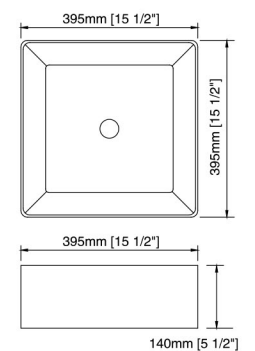

**TP7078A****FEATURES:**

- Round artistic basin
- Without overflow
- Above-counter installation
- Size: 16-1/8" x 16-1/8" x 6-1/4"

TP7811A
FEATURES:

- Artistic basin
- Without overflow
- Above-counter installation
- Size: 24"x14" x 6-1/8"

TPE408
FEATURES:

- Rectangular artistic basin
- Without overflow
- Above-counter installation
- Size: 27-1/2" x 15-1/2" x 5-1/8"

5926
FEATURES:

- Artistic basin
- Without overflow
- Above-counter installation
- Size: 25-5/8" x 17-3/4" x 4-3/4"

TP7812
FEATURES:

- Square artistic basin
- Without overflow
- Above-counter installation
- Size: 18-1/8" x 16-1/8" x 6-7/8"

TP2113
FEATURES:

- Artistic basin
- Without overflow
- Above-counter installation
- Size: 16-3/4" x 16-3/4" x 5-1/8"

5915
FEATURES:

- Square artistic basin
- Without overflow
- Above-counter installation
- Size: 15-1/2" x 15-1/2" x 5-1/2"

5920

FEATURES:

- Rectangular artistic basin
- Without overflow
- Above-counter installation
- Size: 19-5/8" x 15-3/4" x 5-3/8"