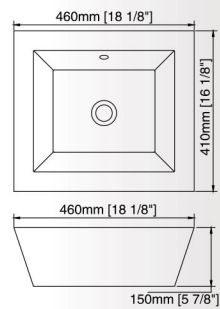

**5917B****FEATURES:**

- Rectangular artistic basin
- Single faucet hole
- With rear overflow
- Above-counter installation
- Size: 17-3/8" x 18-7/8" x 6-7/8"

**5919****FEATURES:**

- Rectangular artistic basin
- Single faucet hole
- With rear overflow
- Above-counter installation
- Size: 19-5/8" x 17-3/8" x 5-7/8"

**TP5919****FEATURES:**

- Round artistic basin
- Single faucet hole
- With rear overflow
- Above-counter installation
- Size: 18-1/4" x 18-1/4" x 6-1/4"

**TP7813****FEATURES:**

- Artistic basin
- Without overflow
- Above-counter installation
- Size: 24" x 15-1/2" x 5-7/8"

**TP5915****FEATURES:**

- Artistic basin
- With overflow
- Above-counter installation
- Size: 22-7/8" x 14-3/4" x 7-1/2"

**TP5933****FEATURES:**

- Sloping square artistic basin
- Without overflow
- Above-counter installation
- Size: 16-1/8" x 16-1/8" x 4-3/4"

**5918****FEATURES:**

- Sloping rectangular basin
- With overflow
- Above-counter installation
- Size: 18-1/8" x 16-1/8" x 5-7/8"

**5921****FEATURES:**

- Sloping rectangular artistic basin
- With overflow
- Above-counter installation
- Size: 21-5/8" x 15" x 5-3/8"