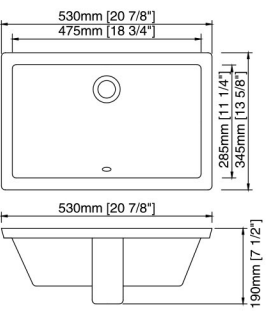

5824(2405)
FEATURES:

- Rectangular basin
- With overflow
- Undermount installation
- Size: 23-5/8" x 16-1/2" x 8-1/8"

5820D

FEATURES:

- Rectangular basin
- With overflow
- Undermount installation
- Size: 19-7/8" x 16" x 7-1/8"

5820(2013)

FEATURES:

- Rectangular basin
- With overflow
- Undermount installation
- Size: 20-1/4" x 15" x 7-1/2"

5820C(1713)

FEATURES:

- Rectangular basin
- With overflow
- Undermount installation
- Size: 19-7/8" x 15-3/8" x 7-5/8"

5817B(2012)

FEATURES:

- Rectangular basin
- With overflow
- Undermount installation
- Size: 17-3/4" x 12-5/8" x 7-1/2"

5819A(2009)

FEATURES:

- Rectangular basin
- With overflow
- Undermount installation
- Size: 19-11/16" x 14-3/4" x 7-7/8"

5821B(2005)

FEATURES:

- Rectangular basin
- With overflow
- Undermount installation
- Size: 20-7/8" x 13-5/8" x 7-1/2"

5815A

FEATURES:

- Rectangular basin
- With overflow
- Undermount installation
- Size: 15-3/4" x 14" x 6-7/8"