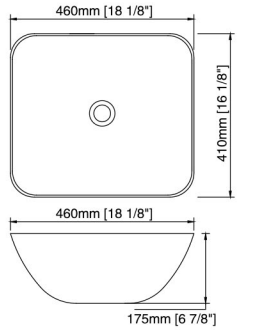

**5917A****FEATURES:**

- Round artistic basin
- Without overflow
- Above-counter installation
- Size: 16-1/2" x 16-1/2" x 5-7/8"

**TP5902****FEATURES:**

- Round artistic basin
- With overflow
- Above-counter installation
- Size: 16-1/2" x 17-1/8" x 6-7/8"

**TP7078A****FEATURES:**

- Round artistic basin
- Without overflow
- Above-counter installation
- Size: 16-1/8" x 16-1/8" x 6-1/4"

TP7811A
FEATURES:

- Artistic basin
- Without overflow
- Above-counter installation
- Size: 24"x14" x 6-1/8"

TPE408
FEATURES:

- Rectangular artistic basin
- Without overflow
- Above-counter installation
- Size: 27-1/2" x 15-1/2" x 5-1/8"

5926
FEATURES:

- Artistic basin
- Without overflow
- Above-counter installation
- Size: 25-5/8" x 17-3/4" x 4-3/4"

TP7812
FEATURES:

- Square artistic basin
- Without overflow
- Above-counter installation
- Size: 18-1/8" x 16-1/8" x 6-7/8"

TP2113
FEATURES:

- Artistic basin
- Without overflow
- Above-counter installation
- Size: 16-3/4" x 16-3/4" x 5-1/8"