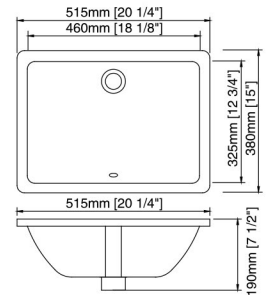

5818A(1814)
FEATURES:

- Rectangular basin
- With overflow
- Undermount installation
- Size: 18-1/8" x 14" x 7-1/4"

5623C
FEATURES:

- Rectangular basin
- Single faucet hole
- With front overflow
- Drop-in installation
- Size: 23" x 19-1/8" x 7-1/2"

5824(2405)
FEATURES:

- Rectangular basin
- With overflow
- Undermount installation
- Size: 23-5/8" x 16-1/2" x 8-1/8"

5820D

FEATURES:

- Rectangular basin
- With overflow
- Undermount installation
- Size: 19-7/8" x 16" x 7-1/8"

5820(2013)

FEATURES:

- Rectangular basin
- With overflow
- Undermount installation
- Size: 20-1/4" x 15" x 7-1/2"

5820C(1713)

FEATURES:

- Rectangular basin
- With overflow
- Undermount installation
- Size: 19-7/8" x 15-3/8" x 7-5/8"

5817B(2012)

FEATURES:

- Rectangular basin
- With overflow
- Undermount installation
- Size: 17-3/4" x 12-5/8" x 7-1/2"

5819A(2009)

FEATURES:

- Rectangular basin
- With overflow
- Undermount installation
- Size: 19-11/16" x 14-3/4" x 7-7/8"