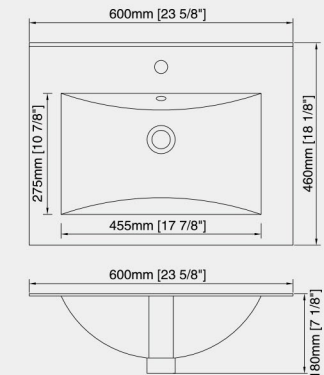

NOMINAL OVERALL DIMENSION:

Length x Width x Height
(700mm x 385mm x 775mm, 27-1/2" x 15-1/8" x 30-1/2")

Compliance Certifications-Meets or Exceeds the following Specifications:

- ASME A112.19.2-2013/CSA B45.1-13 - Ceramic plumbing fixtures
- ASME A112.19.14-2013 - Six-Liter Water Closets Equipped With a Dual Flushing Device
- EPA's WaterSense Specification for Tank-Type Toilets

5819B-N
FEATURES:

- Oval cut side under counter basin
- With overflow
- Undermount installation
- Size: 19-5/8" x 16" x 8-1/8"

5818B(1801)
FEATURES:

- Oval basin
- With overflow
- Undermount installation
- Size: 18-1/4" x 15-1/8" x 7-5/8"

5818C ADA UNDER COUNTER BASIN

FEATURES:

- Vitreous China
- Rectangular ADA basin
- No faucet hole, requires wall-mounted or counter-mounted faucet
- With overflow
- Undermount installation
- Size: 18-7/8" x 14-1/2" x 6-3/8"

1824 VANITY TOP

FEATURES:

- Vitreous China
- Rectangular basin
- Single faucet hole
- With rear overflow
- Countertop installation
- Size: 23-5/8" x 18-1/8" x 7-1/8"

1848 VANITY TOP

FEATURES:

- Vitreous China
- Rectangular basin
- Single faucet hole
- With rear overflow
- Countertop installation
- Size: 47-5/8" x 18-1/8" x 7-1/8"