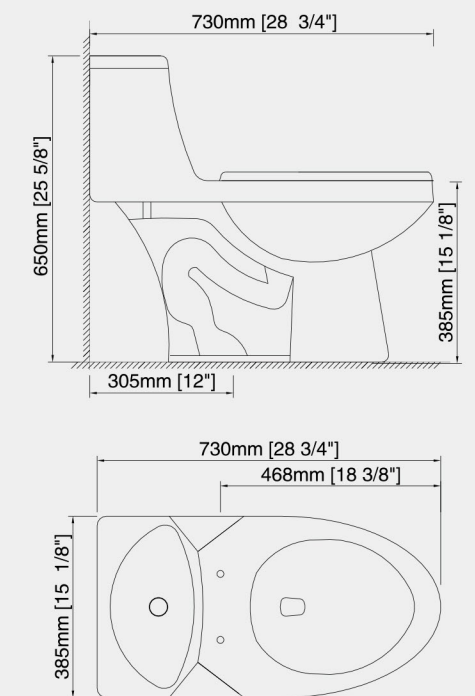

VITREOUS CHINA
HIGH EFFICIENCY TOILET

**8008
8008S ELONGATED TOILET**

1. **FEATURES:**
2. One-piece toilet integrate the tank and bowl into a seamless, easy-to-clean design
   - Elongated siphonage action bowl
   - CSA listed for USA and Canadian Code compliances
   - 8008: 1.6gpf with dual flush
   - 8008S: EPA WaterSense listed with 1.28gpf, with single flush
   - 2" water flush valve, CUPC certificated
   - 2" fully glazed trap way
   - S-trap, 12" rough-in
   - Soft close seat cover
   - 100% factory flush tested
   - Includes color matched bolts blocks
   - Chrome-plated top button

NOMINAL OVERALL DIMENSION:

Length x Width x Height
(730mm x 385mm x 650mm, 28-3/4" x 15-1/8" x 25-5/8")

Compliance Certifications-Meets or Exceeds the following Specifications:

- ASME A112.19.2-2013/CSA B45.1-13 - Ceramic plumbing fixtures
- ASME A112.19.14-2013 - Six-Liter Water Closets Equipped With a Dual Flushing Device
- EPA's WaterSense Specification for Tank-Type Toilets

IMPORTANT :
Dimensions of fixtures are nominal and may vary within the range of tolerances established by ANSI Standard A112.19.2M.