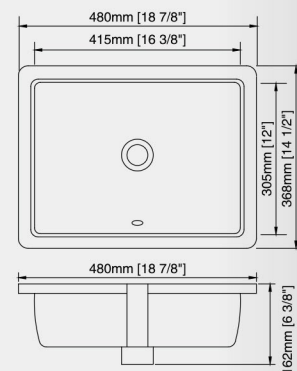

5819B(L19)
FEATURES:

- Oval basin
- With overflow
- Undermount installation
- Size: 19-5/8" x 16-1/2" x 8-1/8"

5817(1708)
FEATURES:

- Oval basin
- With overflow
- Undermount installation
- Size: 17-3/8" x 14-1/8" x 7-5/8"

5819B-N
FEATURES:

- Oval cut side under counter basin
- With overflow
- Undermount installation
- Size: 19-5/8" x 16" x 8-1/8"

5818B(1801)
FEATURES:

- Oval basin
- With overflow
- Undermount installation
- Size: 18-1/4" x 15-1/8" x 7-5/8"

5821D
FEATURES:

- Oval basin
- With overflow
- Undermount installation
- Size: 20-7/8" x 16-1/8" x 8-7/8"

5820B (2215) ADA UNDER COUNTER BASIN

FEATURES:

- Vitreous China
- Rectangular ADA basin
- No faucet hole, requires wall-mounted or counter-mounted faucet
- With overflow
- Undermount installation
- Size: 20-1/2" x 15-1/8" x 5-1/4"

5818C ADA UNDER COUNTER BASIN

FEATURES:

- Vitreous China
- Rectangular ADA basin
- No faucet hole, requires wall-mounted or counter-mounted faucet
- With overflow
- Undermount installation
- Size: 18-7/8" x 14-1/2" x 6-3/8"