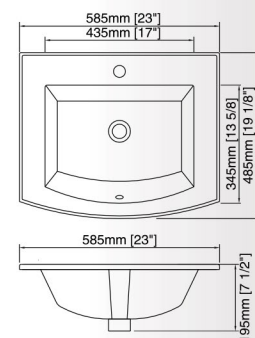

5620A DROP-IN BASIN

- FEATURES:**
- Vitreous China
 - Rectangular basin
 - Single faucet hole
 - With front overflow
 - Drop-in installation
 - Size: 20-1/2" x 17" x 7"

5621(9050)
FEATURES:

- Rectangular basin
- Single faucet hole
- With rear overflow
- Drop-in installation
- Size: 21-3/8" x 18-3/8" x 7-1/2"

5821A(2254)
FEATURES:

- Rectangular basin
- With overflow
- Undermount installation
- Size: 20-7/8" x 14-3/4" x 8-1/8"

5623B
FEATURES:

- Rectangular basin
- Single faucet hole
- With front overflow
- Drop-in installation
- Size: 23-1/2" x 18-1/2" x 8-7/8"

5818A(1814)
FEATURES:

- Rectangular basin
- With overflow
- Undermount installation
- Size: 18-1/8" x 14" x 7-1/4"

5623C
FEATURES:

- Rectangular basin
- Single faucet hole
- With front overflow
- Drop-in installation
- Size: 23" x 19-1/8" x 7-1/2"

5820(2013)

FEATURES:

- Rectangular basin
- With overflow
- Undermount installation
- Size: 20-1/4" x 15" x 7-1/2"

5820C(1713)

FEATURES:

- Rectangular basin
- With overflow
- Undermount installation
- Size: 19-7/8" x 15-3/8" x 7-5/8"