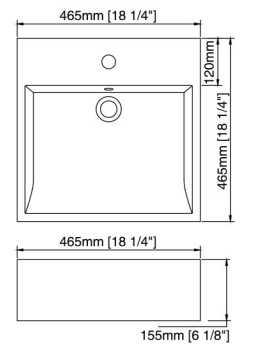

1830

FEATURES:

- Rectangular basin
- Single faucet hole
- With rear overflow
- Countertop installation
- Size: 29-1/2" x 18-1/8" x 7-1/8"

TP5912

FEATURES:

- Rectangular artistic basin
- Single faucet hole
- With rear overflow
- Above-counter installation
- Size: 22-1/2" x 17-7/8" x 6-1/8"

1836

FEATURES:

- Rectangular basin
- Single faucet hole
- With rear overflow
- Countertop installation
- Size: 35-5/8" x 18-1/8" x 7-1/8"

TP5941

FEATURES:

- Square artistic basin
- Single faucet hole
- With rear overflow
- Above-counter installation
- Size: 18-1/4" x 18-1/4" x 6-1/8"

1840

FEATURES:

- Oval basin
- Single faucet hole
- With front overflow
- Drop-in installation
- Size: 39-3/4" x 18-1/8" x 7-1/8"

5916

FEATURES:

- Square artistic basin
- Single faucet hole
- With rear overflow
- Above-counter installation
- Size: 16-3/8" x 16-3/8" x 5-7/8"