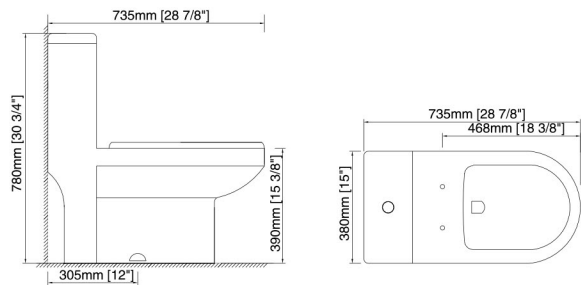

3097N FEATURES:

- Elongated siphonage action bowl
- CSA listed for USA and Canadian Code compliances
- 1.6gpf with dual flush
- 2" water flush valve, CUPC certificated
- 2" fully glazed trap way
- S-trap, 12" rough-in
- Soft close seat cover
- 100% factory flush tested
- Includes color matched bolts blocks
- Chrome-plated top button
- Side hand lever available