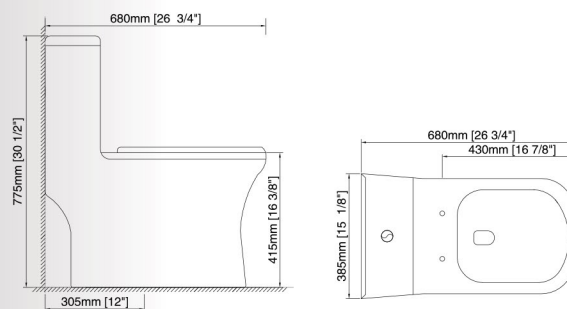

3099 FEATURES:

- Siphonage action bowl
- CSA listed for USA and Canadian Code compliances
  EPA WaterSense listed with 1.28gpf
- 3" dual water flush valve, CUPC certified
- 2-1/2" fully glazed trap way
- S-trap, 12" rough-in
- Soft close seat cover
- Seat cover length: 16-7/8"
- 100% factory flush tested
- Chrome-plated top button
- Side hand lever available