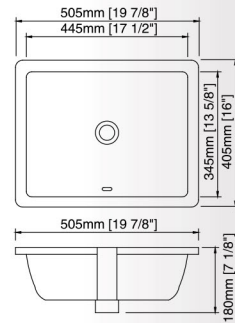

5818A(1814)
FEATURES:

- Rectangular basin
- With overflow
- Undermount installation
- Size: 18-1/8" x 14" x 7-1/4"

5623C
FEATURES:

- Rectangular basin
- Single faucet hole
- With front overflow
- Drop-in installation
- Size: 23" x 19-1/8" x 7-1/2"

5824(2405)
FEATURES:

- Rectangular basin
- With overflow
- Undermount installation
- Size: 23-5/8" x 16-1/2" x 8-1/8"

5820D

FEATURES:

- Rectangular basin
- With overflow
- Undermount installation
- Size: 19-7/8" x 16" x 7-1/8"

5820(2013)

FEATURES:

- Rectangular basin
- With overflow
- Undermount installation
- Size: 20-1/4" x 15" x 7-1/2"

5820C(1713)

FEATURES:

- Rectangular basin
- With overflow
- Undermount installation
- Size: 19-7/8" x 15-3/8" x 7-5/8"

5817B(2012)

FEATURES:

- Rectangular basin
- With overflow
- Undermount installation
- Size: 17-3/4" x 12-5/8" x 7-1/2"

5819A(2009)

FEATURES:

- Rectangular basin
- With overflow
- Undermount installation
- Size: 19-11/16" x 14-3/4" x 7-7/8"