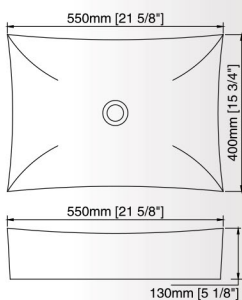

TP2300B/TP2300

FEATURES:

- Sloped rectangular artistic basin
- Without overflow
- Above-counter installation
- TP2300B Size:
  21-5/8" x 15-3/4" x 5-1/8"
- TP2300 Size:
  25-9/16" x 15-3/4" x 5-1/8"