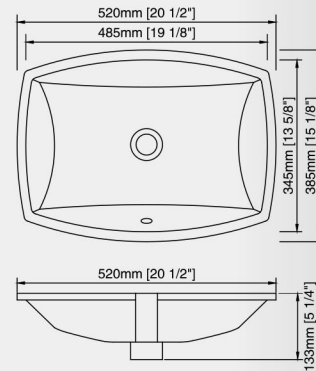

5819B(L19)
FEATURES:

- Oval basin
- With overflow
- Undermount installation
- Size: 19-5/8" x 16-1/2" x 8-1/8"

5817(1708)
FEATURES:

- Oval basin
- With overflow
- Undermount installation
- Size: 17-3/8" x 14-1/8" x 7-5/8"

5819B-N
FEATURES:

- Oval cut side under counter basin
- With overflow
- Undermount installation
- Size: 19-5/8" x 16" x 8-1/8"

5818B(1801)
FEATURES:

- Oval basin
- With overflow
- Undermount installation
- Size: 18-1/4" x 15-1/8" x 7-5/8"

5821D
FEATURES:

- Oval basin
- With overflow
- Undermount installation
- Size: 20-7/8" x 16-1/8" x 8-7/8"

5820B (2215) ADA UNDER COUNTER BASIN

FEATURES:

- Vitreous China
- Rectangular ADA basin
- No faucet hole, requires wall-mounted or counter-mounted faucet
- With overflow
- Undermount installation
- Size: 20-1/2" x 15-1/8" x 5-1/4"

5818C ADA UNDER COUNTER BASIN

FEATURES:

- Vitreous China
- Rectangular ADA basin
- No faucet hole, requires wall-mounted or counter-mounted faucet
- With overflow
- Undermount installation
- Size: 18-7/8" x 14-1/2" x 6-3/8"