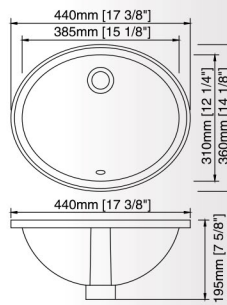

NOMINAL OVERALL DIMENSION:

Length x Width x Height
(690mm x 370mm x 740mm, 27-1/8" x 14-5/8" x 29-1/8")

Compliance Certifications-Meets or Exceeds the following Specifications:

- ASME A112.19.2-2013/CSA B45.1-13 - Ceramic plumbing fixtures
- ASME A112.19.14-2013 - Six-Liter Water Closets Equipped With a Dual Flushing Device
- EPA's WaterSense Specification for Tank-Type Toilets

5619

FEATURES:

- Oval basin
- Three faucet holes
- With front overflow
- Drop-in installation
- Size: 19-1/2" x 19-1/2" x 8-1/8"

5620(SK25)

FEATURES:

- Oval basin
- Three faucet holes
- With front overflow
- Drop-in installation
- Size: 20-1/4" x 17-7/8" x 7-1/2"

5623A

FEATURES:

- Oval basin
- Single faucet hole
- With front overflow
- Drop-in installation
- Size: 23-1/4" x 19-1/4" x 9-1/4"

5815B(1512)
FEATURES:

- Oval basin
- With overflow
- Undermount installation
- Size: 15-3/16" x 12-3/16" x 7-1/2"

5819B(L19)
FEATURES:

- Oval basin
- With overflow
- Undermount installation
- Size: 19-5/8" x 16-1/2" x 8-1/8"

5817(1708)
FEATURES:

- Oval basin
- With overflow
- Undermount installation
- Size: 17-3/8" x 14-1/8" x 7-5/8"