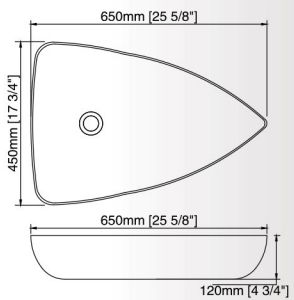

**5917A****FEATURES:**

- Round artistic basin
- Without overflow
- Above-counter installation
- Size: 16-1/2" x 16-1/2" x 5-7/8"

**TP5902****FEATURES:**

- Round artistic basin
- With overflow
- Above-counter installation
- Size: 16-1/2" x 17-1/8" x 6-7/8"

**TP7078A****FEATURES:**

- Round artistic basin
- Without overflow
- Above-counter installation
- Size: 16-1/8" x 16-1/8" x 6-1/4"

TP7811A
FEATURES:

- Artistic basin
- Without overflow
- Above-counter installation
- Size: 24"x14" x 6-1/8"

TPE408
FEATURES:

- Rectangular artistic basin
- Without overflow
- Above-counter installation
- Size: 27-1/2" x 15-1/2" x 5-1/8"

5926
FEATURES:

- Artistic basin
- Without overflow
- Above-counter installation
- Size: 25-5/8" x 17-3/4" x 4-3/4"

TP7812
FEATURES:

- Square artistic basin
- Without overflow
- Above-counter installation
- Size: 18-1/8" x 16-1/8" x 6-7/8"

TP2113
FEATURES:

- Artistic basin
- Without overflow
- Above-counter installation
- Size: 16-3/4" x 16-3/4" x 5-1/8"