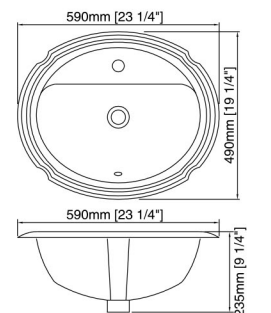

5821B(2005)

FEATURES:

- Rectangular basin
- With overflow
- Undermount installation
- Size: 20-7/8" x 13-5/8" x 7-1/2"

5815A

FEATURES:

- Rectangular basin
- With overflow
- Undermount installation
- Size: 15-3/4" x 14" x 6-7/8"

5822

FEATURES:

- Rectangular basin
- With overflow
- Undermount installation
- Size: 21-5/8" x 14-3/4" x 7-1/2"

5821C(2401)

FEATURES:

- Rectangular basin
- With overflow
- Undermount installation
- Size: 20-7/8" x 14-1/2" x 6-7/8"

5619

FEATURES:

- Oval basin
- Three faucet holes
- With front overflow
- Drop-in installation
- Size: 19-1/2" x 19-1/2" x 8-1/8"

5620(SK25)

FEATURES:

- Oval basin
- Three faucet holes
- With front overflow
- Drop-in installation
- Size: 20-1/4" x 17-7/8" x 7-1/2"

5623A

FEATURES:

- Oval basin
- Single faucet hole
- With front overflow
- Drop-in installation
- Size: 23-1/4" x 19-1/4" x 9-1/4"

5815B(1512)
FEATURES:

- Oval basin
- With overflow
- Undermount installation
- Size: 15-3/16" x 12-3/16" x 7-1/2"