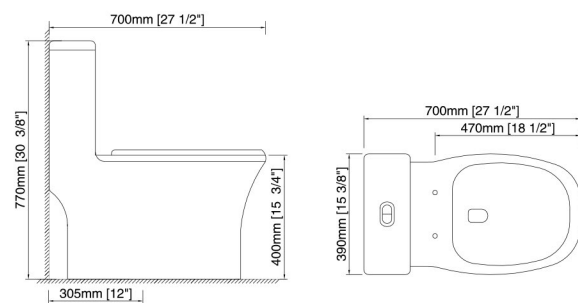

3094 FEATURES:

- Elongated siphonage action bowl
- CSA listed for USA and Canadian Code compliances
  EPA WaterSense listed with 1.28gpf
- 3" dual water flush valve, CUPC certified
- 2-1/2" fully glazed trap way
- S-trap, 12" rough-in
- Soft close seat cover
- 100% factory flush tested
- Chrome-plated top button
- Side hand lever available