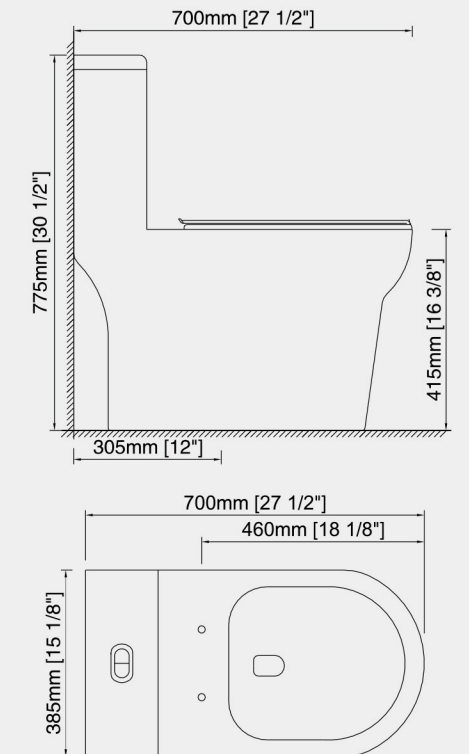

VITREOUS CHINA
HIGH EFFICIENCY TOILET

3092 ELONGATED TOILET

1. **FEATURES:**
2. One-piece toilet integrate the tank and bowl into a seamless, easy-to-clean design
   - Elongated siphonage action bowl
   - CSA listed for USA and Canadian Code compliances
     EPA WaterSense listed with 1.28gpf
   - 3" dual water flush valve, CUPC certificated
   - 2-1/2" fully glazed trap way
   - S-trap, 12" rough-in
   - Soft close seat cover
   - 100% factory flush tested
   - Chrome-plated top button
   - Side hand lever available

NOMINAL OVERALL DIMENSION:

Length x Width x Height
(700mm x 385mm x 775mm, 27-1/2" x 15-1/8" x 30-1/2")

Compliance Certifications-Meets or Exceeds the following Specifications:

- ASME A112.19.2-2013/CSA B45.1-13 - Ceramic plumbing fixtures
- ASME A112.19.14-2013 - Six-Liter Water Closets Equipped With a Dual Flushing Device
- EPA's WaterSense Specification for Tank-Type Toilets

IMPORTANT :
Dimensions of fixtures are nominal and may vary within the range of tolerances established by ANSI Standard A112.19.2M.