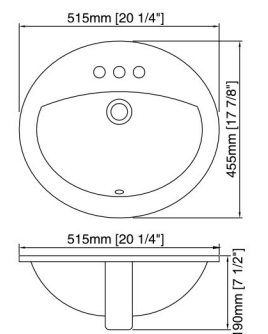

5821B(2005)

FEATURES:

- Rectangular basin
- With overflow
- Undermount installation
- Size: 20-7/8" x 13-5/8" x 7-1/2"

5815A

FEATURES:

- Rectangular basin
- With overflow
- Undermount installation
- Size: 15-3/4" x 14" x 6-7/8"

5822

FEATURES:

- Rectangular basin
- With overflow
- Undermount installation
- Size: 21-5/8" x 14-3/4" x 7-1/2"

5821C(2401)

FEATURES:

- Rectangular basin
- With overflow
- Undermount installation
- Size: 20-7/8" x 14-1/2" x 6-7/8"

5619

FEATURES:

- Oval basin
- Three faucet holes
- With front overflow
- Drop-in installation
- Size: 19-1/2" x 19-1/2" x 8-1/8"

5620(SK25)

FEATURES:

- Oval basin
- Three faucet holes
- With front overflow
- Drop-in installation
- Size: 20-1/4" x 17-7/8" x 7-1/2"

5623A

FEATURES:

- Oval basin
- Single faucet hole
- With front overflow
- Drop-in installation
- Size: 23-1/4" x 19-1/4" x 9-1/4"

5815B(1512)
FEATURES:

- Oval basin
- With overflow
- Undermount installation
- Size: 15-3/16" x 12-3/16" x 7-1/2"