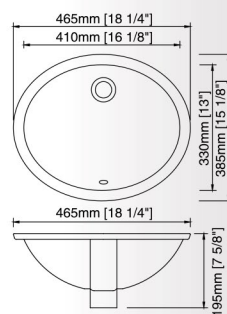

NOMINAL OVERALL DIMENSION:

Length x Width x Height
(690mm x 370mm x 740mm, 27-1/8" x 14-5/8" x 29-1/8")

Compliance Certifications-Meets or Exceeds the following Specifications:

- ASME A112.19.2-2013/CSA B45.1-13 - Ceramic plumbing fixtures
- ASME A112.19.14-2013 - Six-Liter Water Closets Equipped With a Dual Flushing Device
- EPA's WaterSense Specification for Tank-Type Toilets

5623A

FEATURES:

- Oval basin
- Single faucet hole
- With front overflow
- Drop-in installation
- Size: 23-1/4" x 19-1/4" x 9-1/4"

5815B(1512)
FEATURES:

- Oval basin
- With overflow
- Undermount installation
- Size: 15-3/16" x 12-3/16" x 7-1/2"

5819B(L19)
FEATURES:

- Oval basin
- With overflow
- Undermount installation
- Size: 19-5/8" x 16-1/2" x 8-1/8"

5817(1708)
FEATURES:

- Oval basin
- With overflow
- Undermount installation
- Size: 17-3/8" x 14-1/8" x 7-5/8"

5819B-N
FEATURES:

- Oval cut side under counter basin
- With overflow
- Undermount installation
- Size: 19-5/8" x 16" x 8-1/8"

5818B(1801)
FEATURES:

- Oval basin
- With overflow
- Undermount installation
- Size: 18-1/4" x 15-1/8" x 7-5/8"