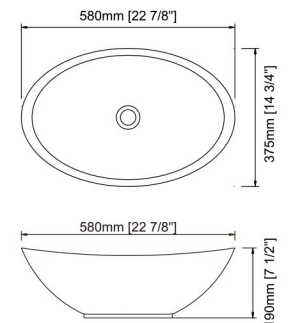

1840

FEATURES:

- Oval basin
- Single faucet hole
- With front overflow
- Drop-in installation
- Size: 39-3/4" x 18-1/8" x 7-1/8"

5916

FEATURES:

- Square artistic basin
- Single faucet hole
- With rear overflow
- Above-counter installation
- Size: 16-3/8" x 16-3/8" x 5-7/8"

**5917B****FEATURES:**

- Rectangular artistic basin
- Single faucet hole
- With rear overflow
- Above-counter installation
- Size: 17-3/8" x 18-7/8" x 6-7/8"

**5919****FEATURES:**

- Rectangular artistic basin
- Single faucet hole
- With rear overflow
- Above-counter installation
- Size: 19-5/8" x 17-3/8" x 5-7/8"

**TP5919****FEATURES:**

- Round artistic basin
- Single faucet hole
- With rear overflow
- Above-counter installation
- Size: 18-1/4" x 18-1/4" x 6-1/4"

**TP7813****FEATURES:**

- Artistic basin
- Without overflow
- Above-counter installation
- Size: 24" x 15-1/2" x 5-7/8"

**TP5915****FEATURES:**

- Artistic basin
- With overflow
- Above-counter installation
- Size: 22-7/8" x 14-3/4" x 7-1/2"

**TP5933****FEATURES:**

- Sloping square artistic basin
- Without overflow
- Above-counter installation
- Size: 16-1/8" x 16-1/8" x 4-3/4"