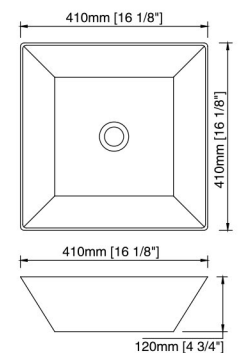

**5917B****FEATURES:**

- Rectangular artistic basin
- Single faucet hole
- With rear overflow
- Above-counter installation
- Size: 17-3/8" x 18-7/8" x 6-7/8"

**5919****FEATURES:**

- Rectangular artistic basin
- Single faucet hole
- With rear overflow
- Above-counter installation
- Size: 19-5/8" x 17-3/8" x 5-7/8"

**TP5919****FEATURES:**

- Round artistic basin
- Single faucet hole
- With rear overflow
- Above-counter installation
- Size: 18-1/4" x 18-1/4" x 6-1/4"

**TP7813****FEATURES:**

- Artistic basin
- Without overflow
- Above-counter installation
- Size: 24" x 15-1/2" x 5-7/8"

**TP5915****FEATURES:**

- Artistic basin
- With overflow
- Above-counter installation
- Size: 22-7/8" x 14-3/4" x 7-1/2"

**TP5933****FEATURES:**

- Sloping square artistic basin
- Without overflow
- Above-counter installation
- Size: 16-1/8" x 16-1/8" x 4-3/4"