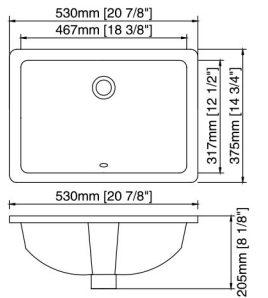

NOMINAL OVERALL DIMENSION:

Length x Width x Height
(730mm x 385mm x 650mm, 28-3/4" x 15-1/8" x 25-5/8")

Compliance Certifications-Meets or Exceeds the following Specifications:

- ASME A112.19.2-2013/CSA B45.1-13 - Ceramic plumbing fixtures
- ASME A112.19.14-2013 - Six-Liter Water Closets Equipped With a Dual Flushing Device
- EPA's WaterSense Specification for Tank-Type Toilets

5620A DROP-IN BASIN

- FEATURES:**
- Vitreous China
 - Rectangular basin
 - Single faucet hole
 - With front overflow
 - Drop-in installation
 - Size: 20-1/2" x 17" x 7"

5621(9050)
FEATURES:

- Rectangular basin
- Single faucet hole
- With rear overflow
- Drop-in installation
- Size: 21-3/8" x 18-3/8" x 7-1/2"

5821A(2254)
FEATURES:

- Rectangular basin
- With overflow
- Undermount installation
- Size: 20-7/8" x 14-3/4" x 8-1/8"

5623B
FEATURES:

- Rectangular basin
- Single faucet hole
- With front overflow
- Drop-in installation
- Size: 23-1/2" x 18-1/2" x 8-7/8"

5818A(1814)
FEATURES:

- Rectangular basin
- With overflow
- Undermount installation
- Size: 18-1/8" x 14" x 7-1/4"

5623C
FEATURES:

- Rectangular basin
- Single faucet hole
- With front overflow
- Drop-in installation
- Size: 23" x 19-1/8" x 7-1/2"