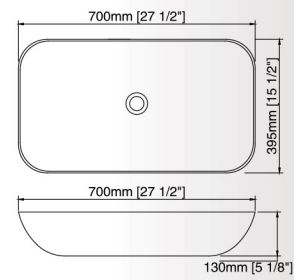

**5917A****FEATURES:**

- Round artistic basin
- Without overflow
- Above-counter installation
- Size: 16-1/2" x 16-1/2" x 5-7/8"

**TP5902****FEATURES:**

- Round artistic basin
- With overflow
- Above-counter installation
- Size: 16-1/2" x 17-1/8" x 6-7/8"

**TP7078A****FEATURES:**

- Round artistic basin
- Without overflow
- Above-counter installation
- Size: 16-1/8" x 16-1/8" x 6-1/4"

TP7811A
FEATURES:

- Artistic basin
- Without overflow
- Above-counter installation
- Size: 24"x14" x 6-1/8"

TPE408
FEATURES:

- Rectangular artistic basin
- Without overflow
- Above-counter installation
- Size: 27-1/2" x 15-1/2" x 5-1/8"

5926
FEATURES:

- Artistic basin
- Without overflow
- Above-counter installation
- Size: 25-5/8" x 17-3/4" x 4-3/4"

TP7812
FEATURES:

- Square artistic basin
- Without overflow
- Above-counter installation
- Size: 18-1/8" x 16-1/8" x 6-7/8"

TP2113
FEATURES:

- Artistic basin
- Without overflow
- Above-counter installation
- Size: 16-3/4" x 16-3/4" x 5-1/8"