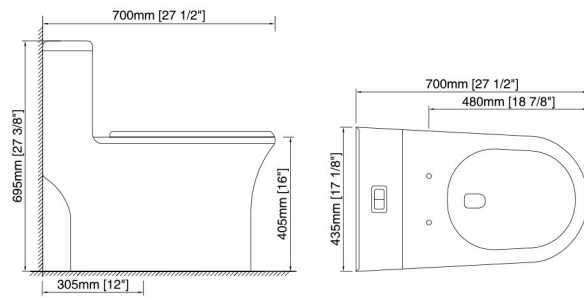

3093 FEATURES:

- Elongated siphonage action bowl
- CSA listed for USA and Canadian Code compliances
  EPA WaterSense listed with 1.28gpf
- 2" dual water flush valve, CUPC certified
- 2" fully glazed trap way
- S-trap, 12" rough-in
- Soft close seat cover
- 100% factory flush tested
- Chrome-plated top button