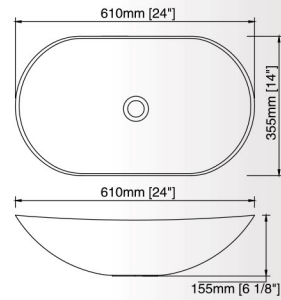

**5917A****FEATURES:**

- Round artistic basin
- Without overflow
- Above-counter installation
- Size: 16-1/2" x 16-1/2" x 5-7/8"

**TP5902****FEATURES:**

- Round artistic basin
- With overflow
- Above-counter installation
- Size: 16-1/2" x 17-1/8" x 6-7/8"

**TP7078A****FEATURES:**

- Round artistic basin
- Without overflow
- Above-counter installation
- Size: 16-1/8" x 16-1/8" x 6-1/4"

TP7811A
FEATURES:

- Artistic basin
- Without overflow
- Above-counter installation
- Size: 24"x14" x 6-1/8"

TPE408
FEATURES:

- Rectangular artistic basin
- Without overflow
- Above-counter installation
- Size: 27-1/2" x 15-1/2" x 5-1/8"

5926
FEATURES:

- Artistic basin
- Without overflow
- Above-counter installation
- Size: 25-5/8" x 17-3/4" x 4-3/4"

TP7812
FEATURES:

- Square artistic basin
- Without overflow
- Above-counter installation
- Size: 18-1/8" x 16-1/8" x 6-7/8"

TP2113
FEATURES:

- Artistic basin
- Without overflow
- Above-counter installation
- Size: 16-3/4" x 16-3/4" x 5-1/8"