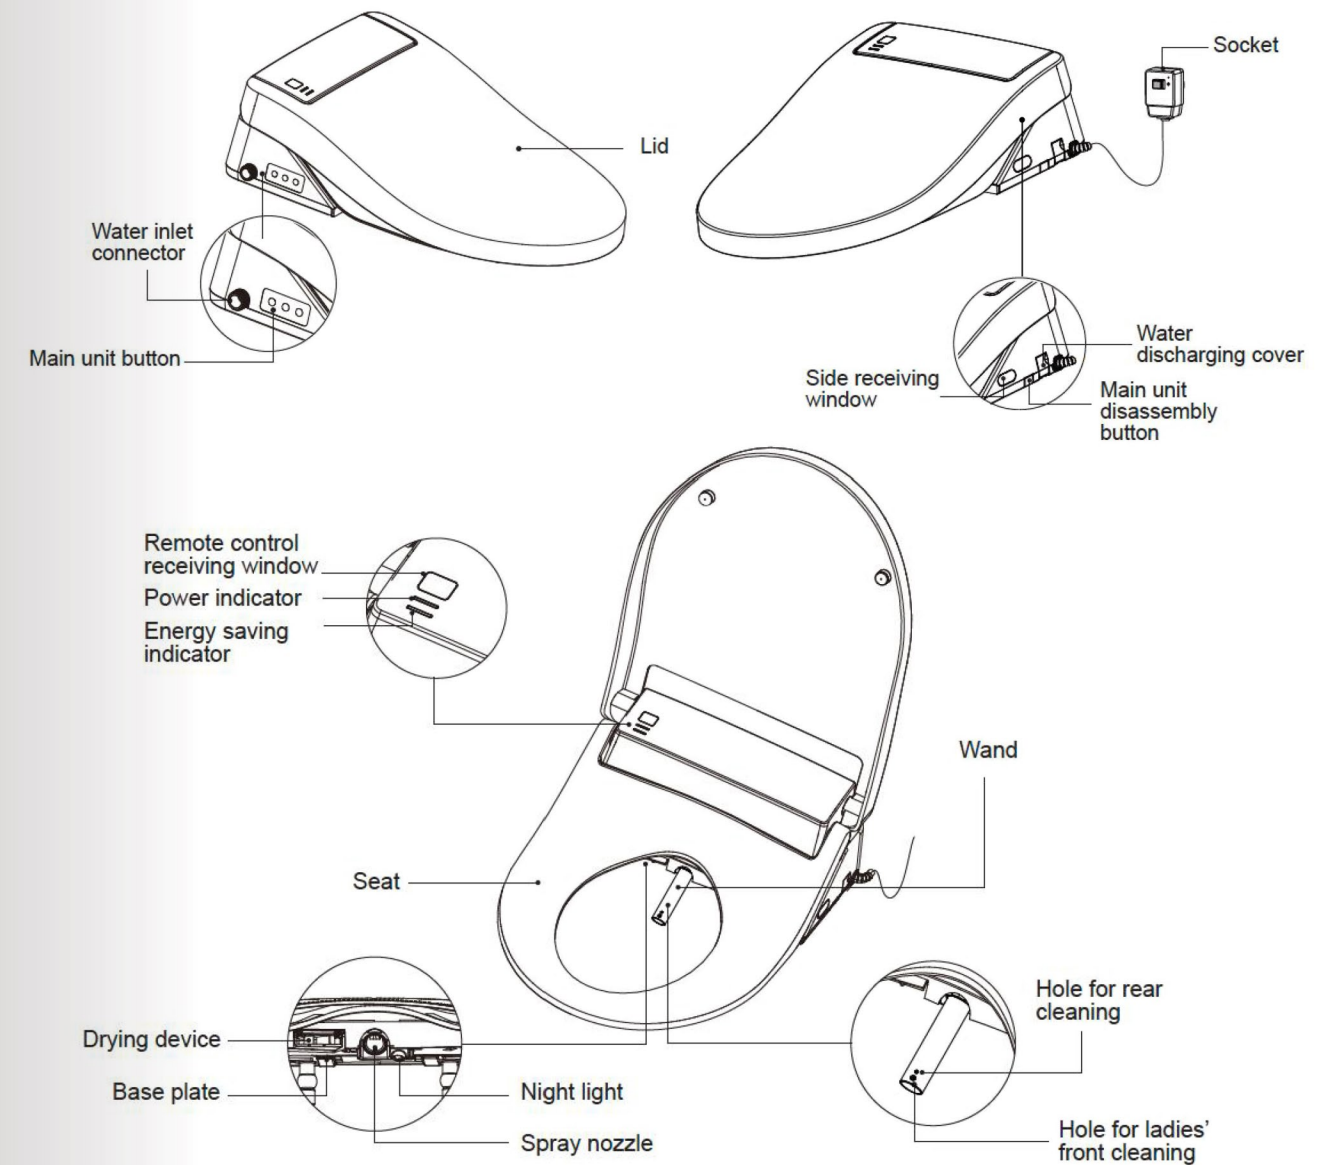

3093-I INTELLIGENT TOILET

Main unit identification