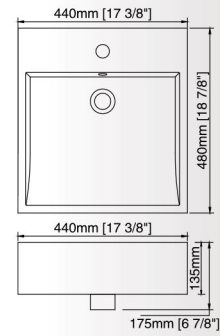

1836

FEATURES:

- Rectangular basin
- Single faucet hole
- With rear overflow
- Countertop installation
- Size: 35-5/8" x 18-1/8" x 7-1/8"

TP5941

FEATURES:

- Square artistic basin
- Single faucet hole
- With rear overflow
- Above-counter installation
- Size: 18-1/4" x 18-1/4" x 6-1/8"

1840

FEATURES:

- Oval basin
- Single faucet hole
- With front overflow
- Drop-in installation
- Size: 39-3/4" x 18-1/8" x 7-1/8"

5916

FEATURES:

- Square artistic basin
- Single faucet hole
- With rear overflow
- Above-counter installation
- Size: 16-3/8" x 16-3/8" x 5-7/8"

**5917B****FEATURES:**

- Rectangular artistic basin
- Single faucet hole
- With rear overflow
- Above-counter installation
- Size: 17-3/8" x 18-7/8" x 6-7/8"

**5919****FEATURES:**

- Rectangular artistic basin
- Single faucet hole
- With rear overflow
- Above-counter installation
- Size: 19-5/8" x 17-3/8" x 5-7/8"

**TP5919****FEATURES:**

- Round artistic basin
- Single faucet hole
- With rear overflow
- Above-counter installation
- Size: 18-1/4" x 18-1/4" x 6-1/4"

**TP7813****FEATURES:**

- Artistic basin
- Without overflow
- Above-counter installation
- Size: 24" x 15-1/2" x 5-7/8"