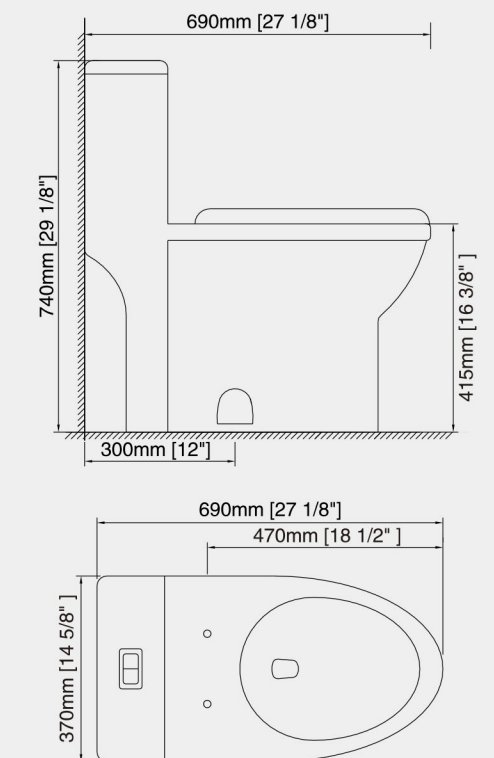

VITREOUS CHINA
HIGH EFFICIENCY TOILET

3091 ELONGATED TOILET

1. **FEATURES:**
2. One-piece toilet integrate the tank and bowl into a seamless, easy-to-clean design
   - Elongated siphonage action bowl
   - CSA listed for USA and Canadian Code compliances
   - EPA WaterSense listed with 1.28gpf
   - 3" dual water flush valve, CUPC certificated
   - 2-1/2" fully glazed trap way
   - S-trap, 12" rough-in
   - Soft close seat cover
   - 100% factory flush tested
   - Includes color matched bolts blocks
   - Chrome-plated top button
   - Side hand lever available

NOMINAL OVERALL DIMENSION:

Length x Width x Height
(690mm x 370mm x 740mm, 27-1/8" x 14-5/8" x 29-1/8")

Compliance Certifications-Meets or Exceeds the following Specifications:

- ASME A112.19.2-2013/CSA B45.1-13 - Ceramic plumbing fixtures
- ASME A112.19.14-2013 - Six-Liter Water Closets Equipped With a Dual Flushing Device
- EPA's WaterSense Specification for Tank-Type Toilets

IMPORTANT :
Dimensions of fixtures are nominal and may vary within the range of tolerances established by ANSI Standard A112.19.2M.

ADA