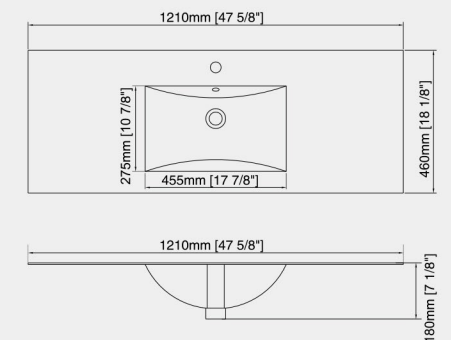

NOMINAL OVERALL DIMENSION:

Length x Width x Height
(700mm x 385mm x 775mm, 27-1/2" x 15-1/8" x 30-1/2")

Compliance Certifications-Meets or Exceeds the following Specifications:

- ASME A112.19.2-2013/CSA B45.1-13 - Ceramic plumbing fixtures
- ASME A112.19.14-2013 - Six-Liter Water Closets Equipped With a Dual Flushing Device
- EPA's WaterSense Specification for Tank-Type Toilets

5818C ADA UNDER COUNTER BASIN

FEATURES:

- Vitreous China
- Rectangular ADA basin
- No faucet hole, requires wall-mounted or counter-mounted faucet
- With overflow
- Undermount installation
- Size: 18-7/8" x 14-1/2" x 6-3/8"

1824 VANITY TOP

FEATURES:

- Vitreous China
- Rectangular basin
- Single faucet hole
- With rear overflow
- Countertop installation
- Size: 23-5/8" x 18-1/8" x 7-1/8"

1848 VANITY TOP

FEATURES:

- Vitreous China
- Rectangular basin
- Single faucet hole
- With rear overflow
- Countertop installation
- Size: 47-5/8" x 18-1/8" x 7-1/8"

1830

FEATURES:

- Rectangular basin
- Single faucet hole
- With rear overflow
- Countertop installation
- Size: 29-1/2" x 18-1/8" x 7-1/8"

TP5912

FEATURES:

- Rectangular artistic basin
- Single faucet hole
- With rear overflow
- Above-counter installation
- Size: 22-1/2" x 17-7/8" x 6-1/8"