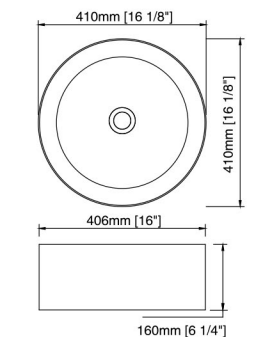

**5918****FEATURES:**

- Sloping rectangular basin
- With overflow
- Above-counter installation
- Size: 18-1/8" x 16-1/8" x 5-7/8"

**5921****FEATURES:**

- Sloping rectangular artistic basin
- With overflow
- Above-counter installation
- Size: 21-5/8" x 15" x 5-3/8"

**TP2300B/TP2300****FEATURES:**

- Sloped rectangular artistic basin
- Without overflow
- Above-counter installation
- TP2300B Size:
21-5/8" x 15-3/4" x 5-1/8"
- TP2300 Size:
25-9/16" x 15-3/4" x 5-1/8"

**5917A****FEATURES:**

- Round artistic basin
- Without overflow
- Above-counter installation
- Size: 16-1/2" x 16-1/2" x 5-7/8"

**TP5902****FEATURES:**

- Round artistic basin
- With overflow
- Above-counter installation
- Size: 16-1/2" x 17-1/8" x 6-7/8"

**TP7078A****FEATURES:**

- Round artistic basin
- Without overflow
- Above-counter installation
- Size: 16-1/8" x 16-1/8" x 6-1/4"

TP7811A
FEATURES:

- Artistic basin
- Without overflow
- Above-counter installation
- Size: 24"x14" x 6-1/8"