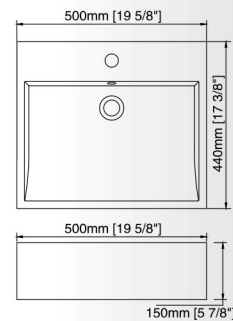

5919

FEATURES:

- Rectangular artistic basin
- Single faucet hole
- With rear overflow
- Above-counter installation
- Size: 19-5/8" x 17-3/8" x 5-7/8"