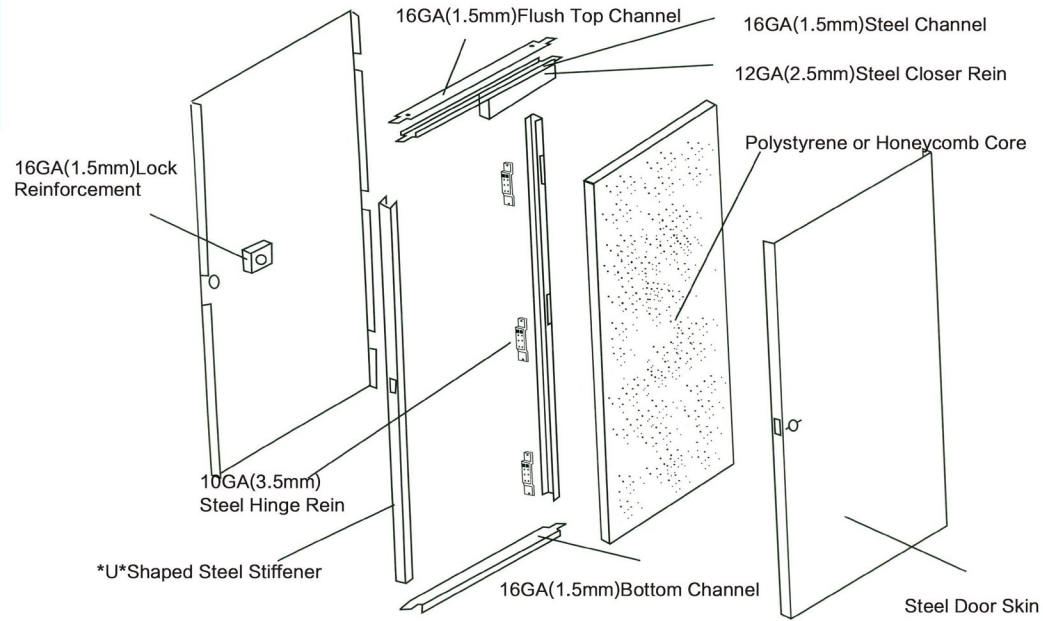

- Certified with CUL/NFPA/EN/BS
- 20 minutes up to 3 hours fire rating
- Double Door customized max size: 8\*8 feet
- Single Door customized max size: 4\*8 feet
- Available with fire-proof window

**ALLIANCE**  
BUILDING SUPPLY

# STEEL FIRE DOOR

One Door Model

Two Door Model

## Door Structure