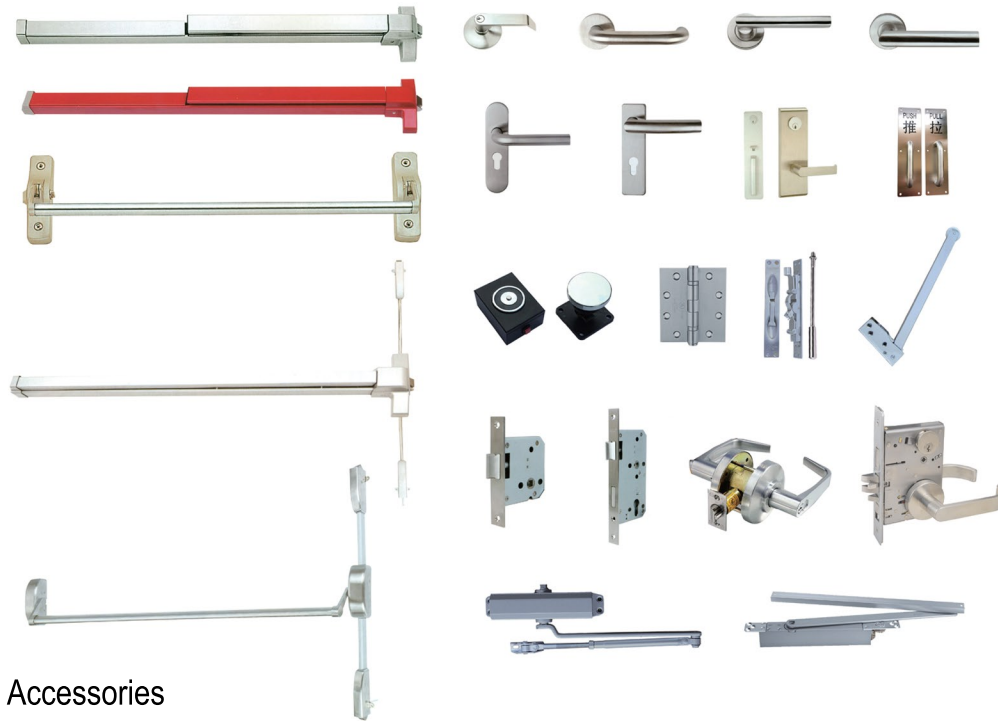

- Certified with CUL/NFPA/EN/BS
- 20 minutes up to 3 hours fire rating
- Double Door customized max size: 8\*8 feet
- Single Door customized max size: 4\*8 feet
- Available with fire-proof window

**ALLIANCE**  
BUILDING SUPPLY

# STEEL FIRE DOOR

One Door Model

Two Door Model

## Door Structure

## Accessories