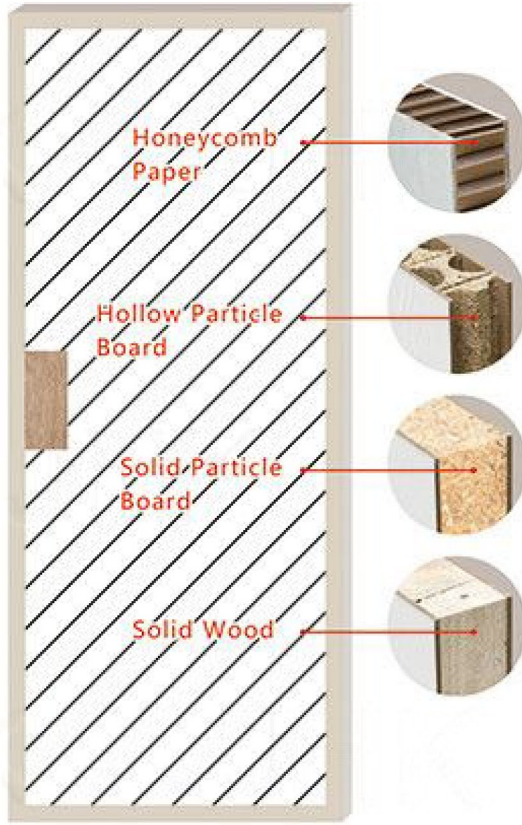

- Hollow wood door
- Various profile
- Various design
- Various paint

ALLIANCE
BUILDING SUPPLY

HOLLOW WOOD DOOR

PROFILE SAMPLES

PAINT SAMPLES

White Primer Door

Size	Material		Surface	Painting Option
	Fill-in Core	Skeleton		
1. Height: 1900-2100mm (74.80-82.68in)	1. Hollow Core	1. Finger Joint Wood	1. Smooth White Primer	1. White Primer
2. Width: 610-1000mm (24-39.37in)	2. Particle Board	2. Plywood	2. Wood Grain White Primer	2. PU Painting UV Painting
3. Thickness: 35-45mm (1.375-1.75in)	3. Solid Core			3. Water Borne Painting

DOOR STRUCTURE

DOOR STRUCTURE

DOOR STRUCTURE