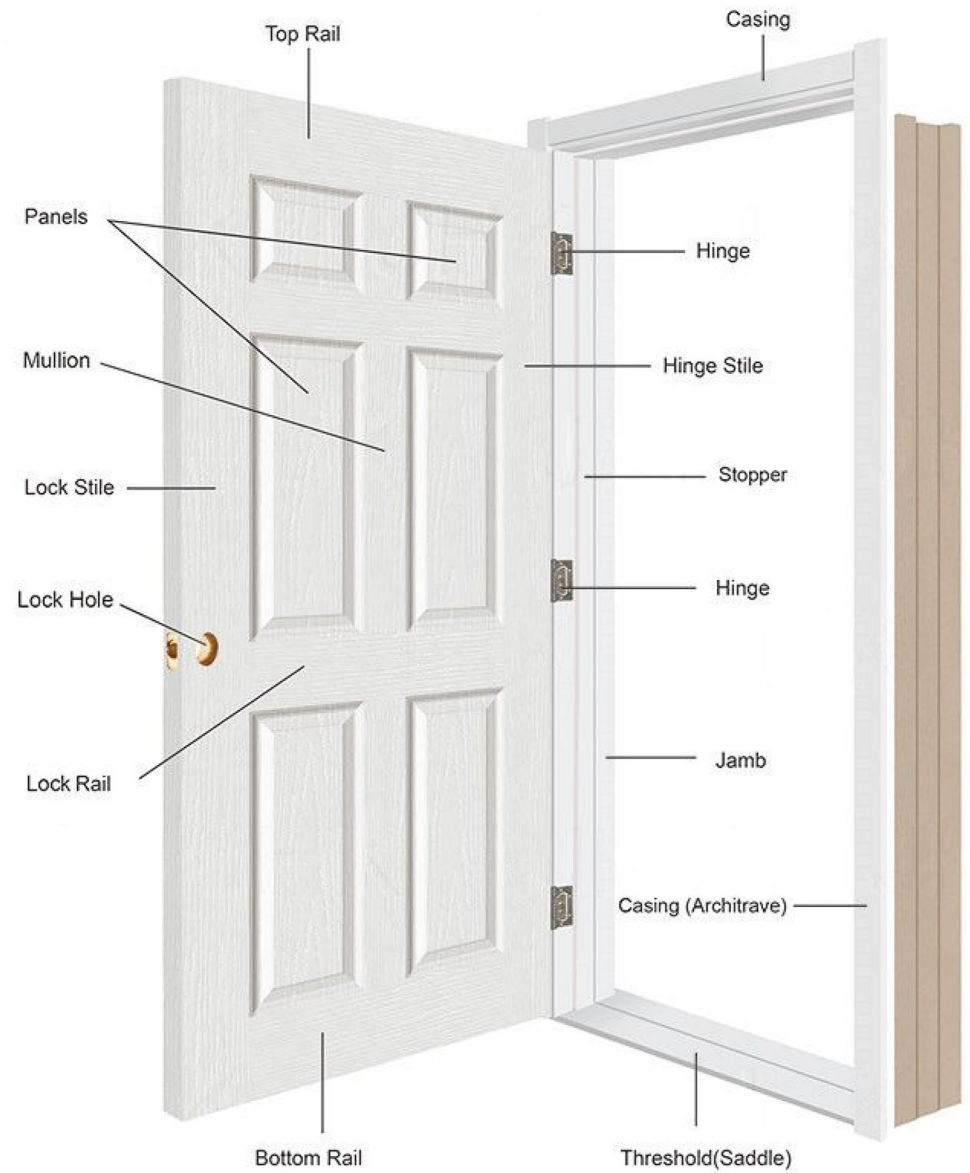

- Hollow wood door
- Various profile
- Various design
- Various paint

ALLIANCE
BUILDING SUPPLY

HOLLOW WOOD DOOR

PROFILE SAMPLES

PAINT SAMPLES

White Primer Door

Size	Material		Surface	Painting Option
	Fill-in Core	Skeleton		
1. Height: 1900-2100mm (74.80-82.68in)	1. Hollow Core	1. Finger Joint Wood	1. Smooth White Primer	1. White Primer
2. Width: 610-1000mm (24-39.37in)	2. Particle Board	2. Plywood	2. Wood Grain White Primer	2. PU Painting UV Painting
3. Thickness: 35-45mm (1.375-1.75in)	3. Solid Core			3. Water Borne Painting

DOOR STRUCTURE

DOOR STRUCTURE

DOOR STRUCTURE