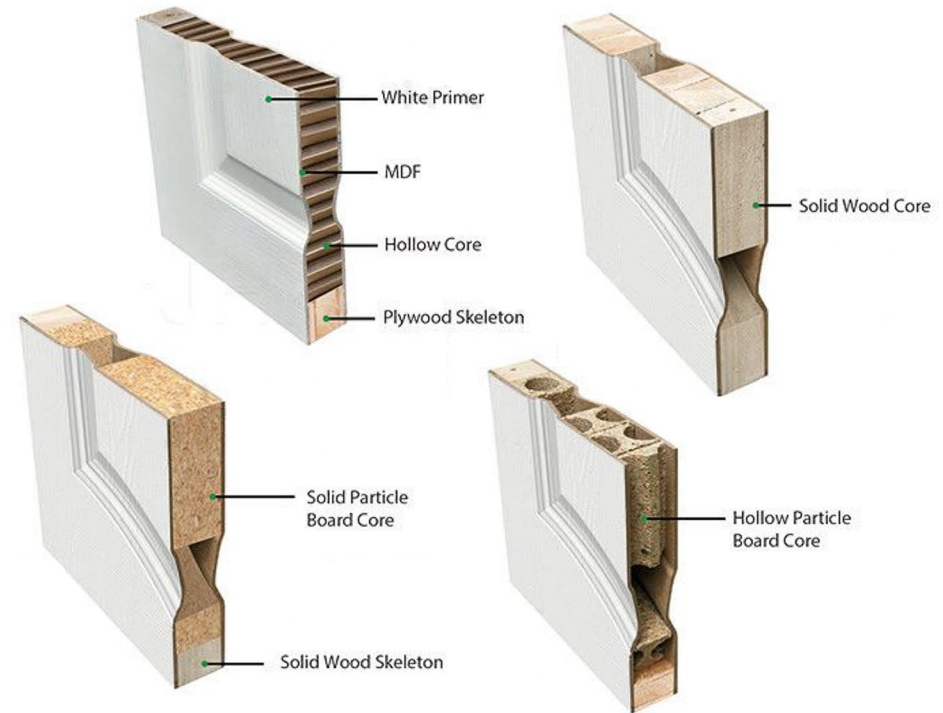

- Hollow wood door
- Various profile
- Various design
- Various paint

ALLIANCE
BUILDING SUPPLY

HOLLOW WOOD DOOR

PROFILE SAMPLES

PAINT SAMPLES

White Primer Door

Size	Material		Surface	Painting Option
	Fill-in Core	Skeleton		
1. Height: 1900-2100mm (74.80-82.68in)	1. Hollow Core	1. Finger Joint Wood	1. Smooth White Primer	1. White Primer
2. Width: 610-1000mm (24-39.37in)	2. Particle Board	2. Plywood	2. Wood Grain White Primer	2. PU Painting UV Painting
3. Thickness: 35-45mm (1.375-1.75in)	3. Solid Core			3. Water Borne Painting

DOOR STRUCTURE

DOOR STRUCTURE

DOOR STRUCTURE