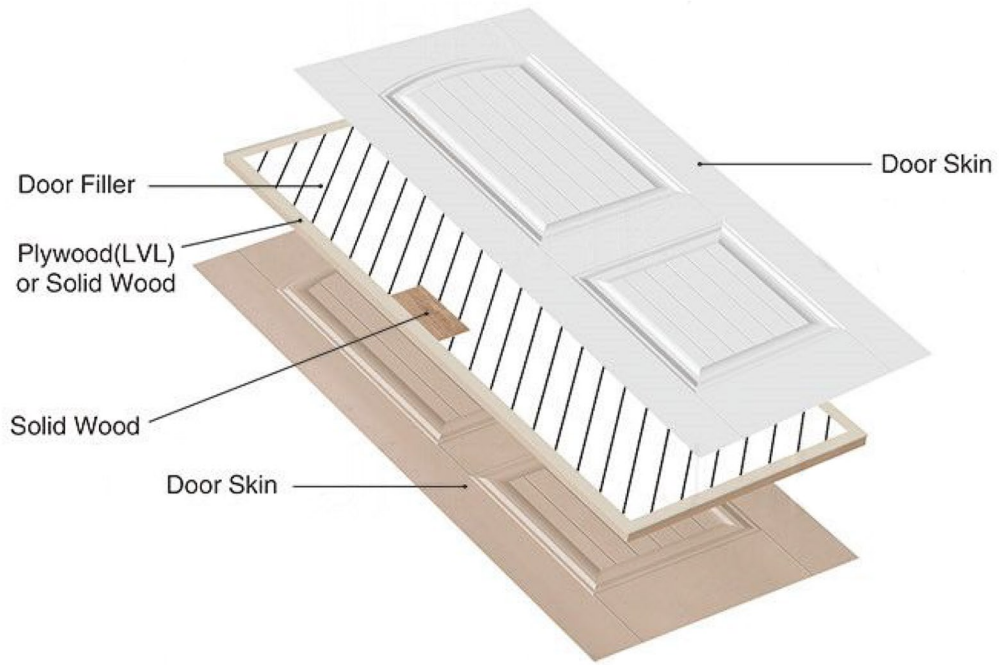

- Hollow wood door
- Various profile
- Various design
- Various paint

ALLIANCE
BUILDING SUPPLY

HOLLOW WOOD DOOR

PROFILE SAMPLES

PAINT SAMPLES

White Primer Door

Size	Material		Surface	Painting Option
	Fill-in Core	Skeleton		
1. Height: 1900-2100mm (74.80-82.68in)	1. Hollow Core	1. Finger Joint Wood	1. Smooth White Primer	1. White Primer
2. Width: 610-1000mm (24-39.37in)	2. Particle Board	2. Plywood	2. Wood Grain White Primer	2. PU Painting UV Painting
3. Thickness: 35-45mm (1.375-1.75in)	3. Solid Core			3. Water Borne Painting

DOOR STRUCTURE

DOOR STRUCTURE

DOOR STRUCTURE